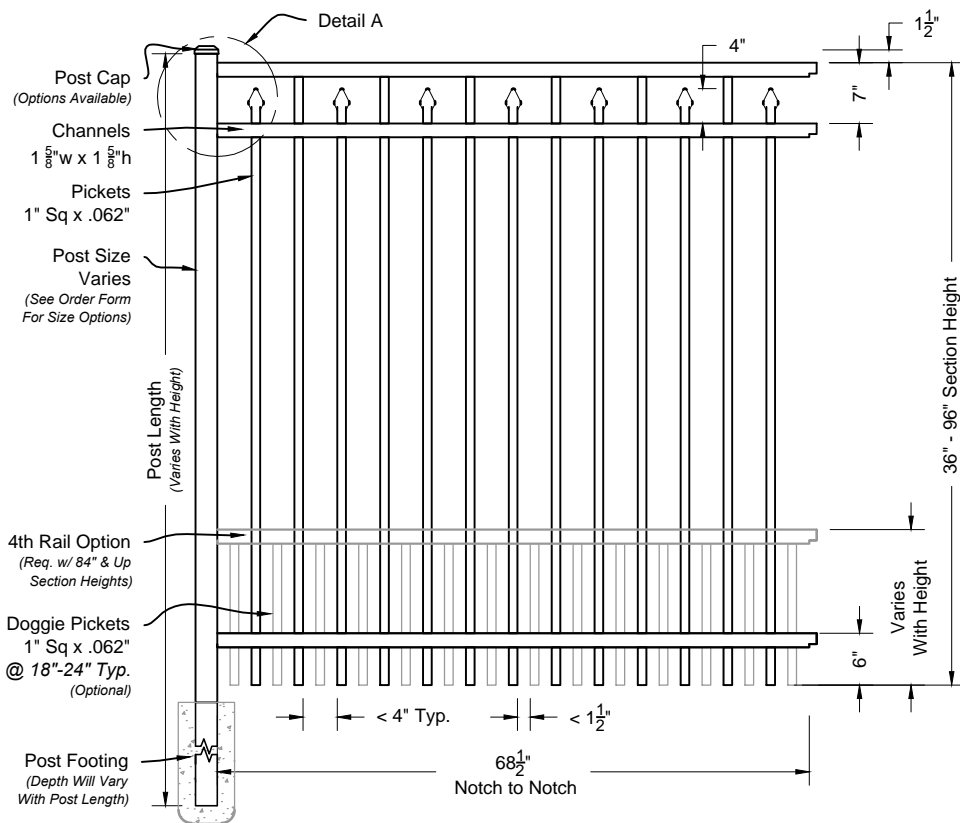

Floridaian #303 6ft Fence Panel

Rings
Not Available

Butterfly Scrolls
Not Available