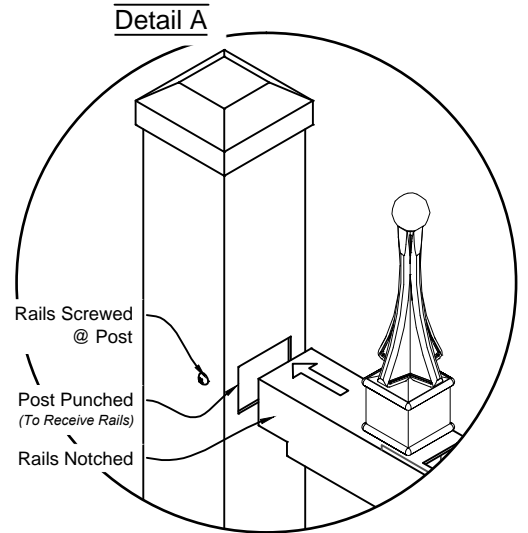

Finials #600 6ft Fence Panel