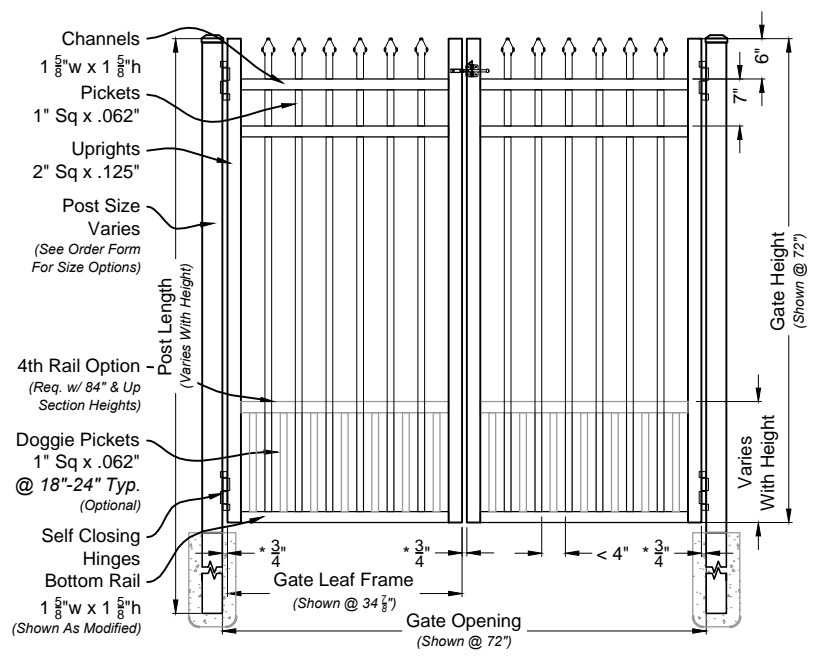

Ind 200 Series
Fence & Gate
Details

Maine #203 6ft Fence Panel

Matching Gate Options

Maine Single Walk Gate

Maine Double Walk Gate

Maine Fence & Gate
Industrial Series #203

Phone: 305.696.0419
Fax: 305.696.0461