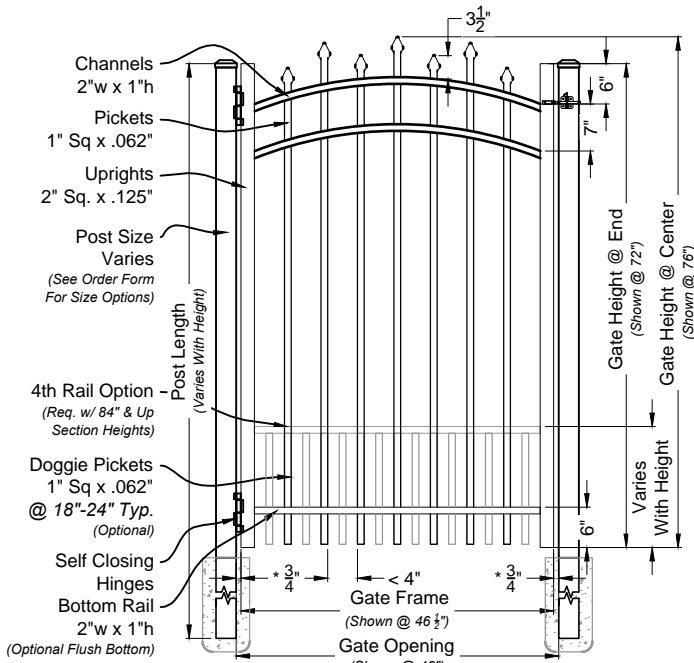

Californian #200 6ft Fence Panel

Matching Gate Options

Californian Single Walk Gate

Californian Double Walk Gate

Californian Fence & Gate
Industrial Series #200

Phone: 305.696.0419
Fax: 305.696.0461

aluminum
fence gates railing