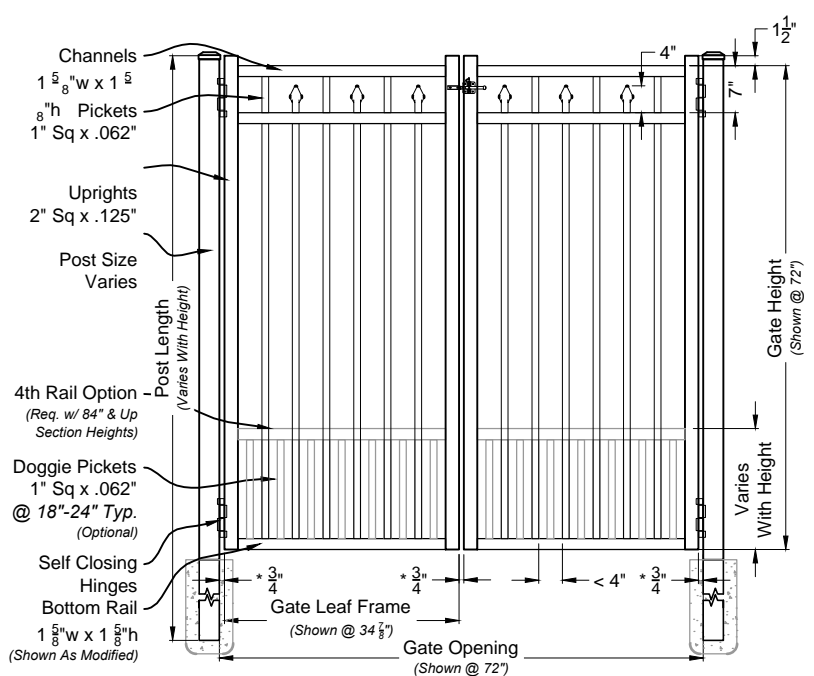

Ind 300 Series
Fence & Gate
Details

Floridaian #303 6ft Fence Panel

Rings
Not Available

Butterfly Scrolls
Not Available

Matching Gate Options

Floridaian Single Walk Gate

Floridaian Double Walk Gate

Floridaian Fence & Gate
 Industrial Series #303