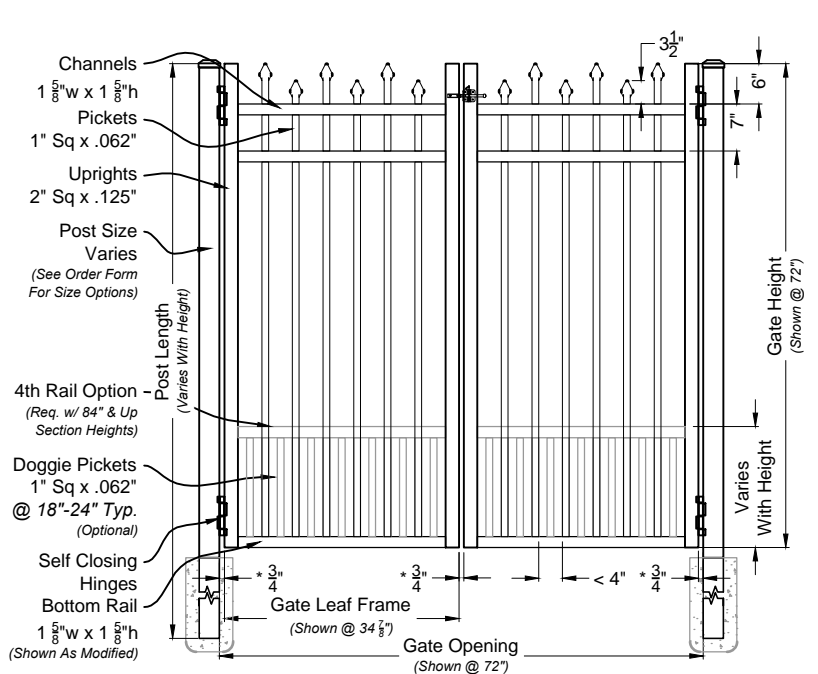

Californian #200 6ft Fence Panel

Matching Gate Options

Californian Single Walk Gate

Californian Double Walk Gate

Californian Fence & Gate
Industrial Series #200

Phone: 305.696.0419
Fax: 305.696.0461

aluminum
fence gates railing