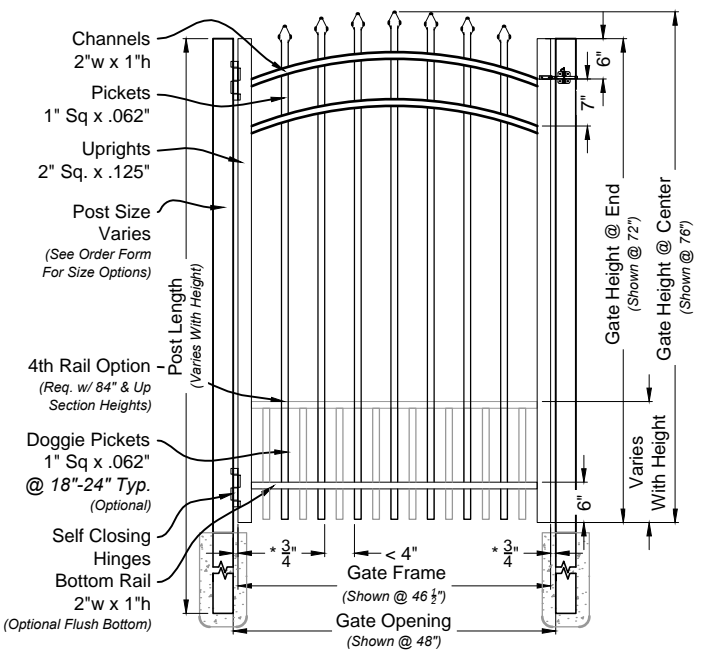

Matching Gate Options

Maine Single Walk Gate