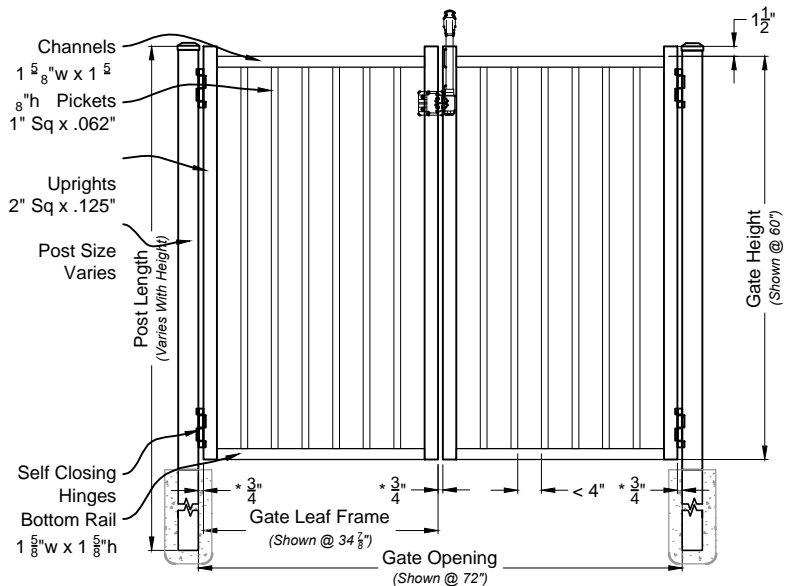

aluminum
fence gates railing
L.A Ornamental.com
3708 NW 82nd Street, Miami, FL 33145

DRAWING NOTES:
Don't Scale From Drawings.
Please See Our Fence & Gate Style Sheet For Other Options.
*Other Optional Gate Hardware Available, But May Change The Hinge And Latch Clearances.

Ind 600 Series
Fence & Gate
Details

Alamo #400 6ft Fence Panel

Rings
 Not Available

Butterfly Scrolls
 Not Available

Matching Gate Options

Alamo Single Walk Gate

Alamo Double Walk Gate

Alamo Fence & Gate
 Industrial Series #400