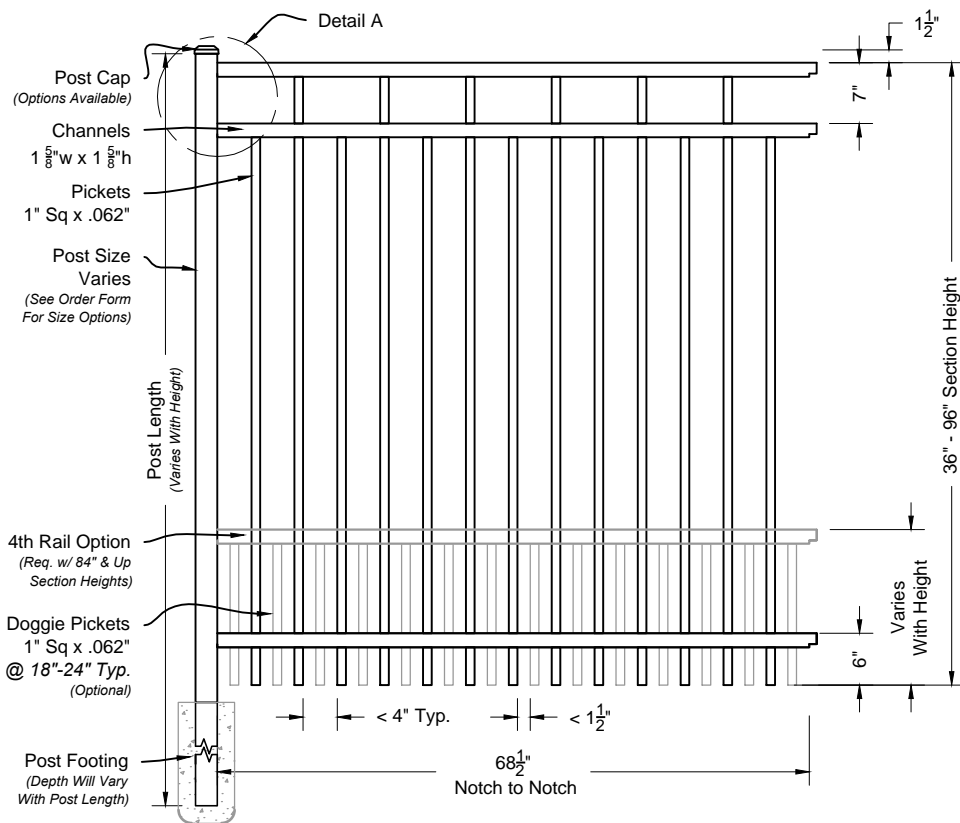

Phone: 305.696.0419
 Fax: 305.696.0461

aluminum
 fence gates railing

L.A Ornamental.com
 3708 NW 82nd Street, Miami, FL 33145

DRAWING NOTES:

Don't Scale From Drawings.
 Please See Our Fence & Gate Style Sheet For Other Options.

*Other Optional Gate Hardware Available, But May Change The Hinge And Latch Clearances.

Ind 303 Series
 Fence & Gate
 Details

Carolina #403 6ft Fence Panel

Matching Gate Options

Carolina Single Walk Gate

Carolina Double Walk Gate