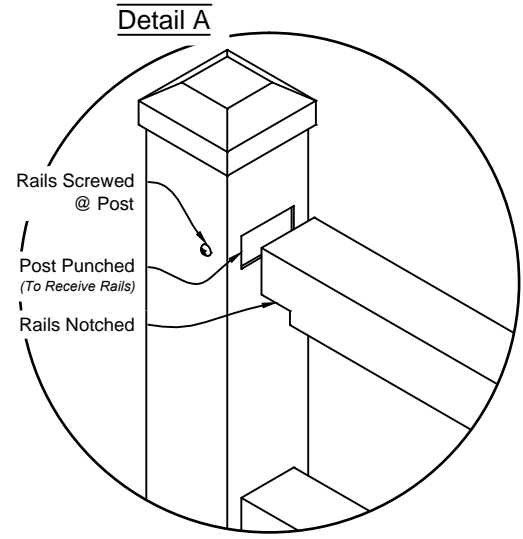

*Other Optional Gate Hardware Available, But May Change The Hinge And Latch Clearances.

Ind 303 Series
 Fence & Gate
 Details

Carolina #403 6ft Fence Panel

Matching Gate Options

Carolina Single Walk Gate

Carolina Double Walk Gate