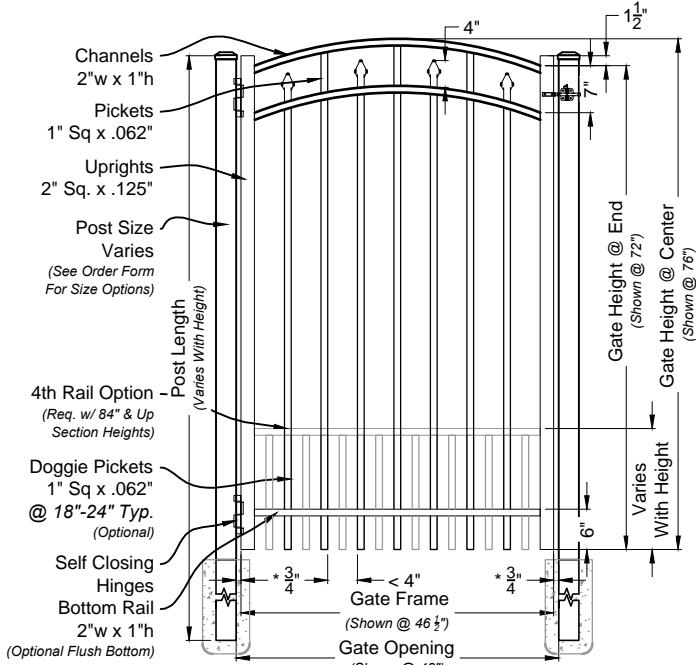

Ind 300 Series
Fence & Gate
Details

Floridaian #303 6ft Fence Panel

Rings
Not Available

Butterfly Scrolls
Not Available

Matching Gate Options

Floridaian Single Walk Gate

Floridaian Double Walk Gate

Floridaian Fence & Gate
 Industrial Series #303