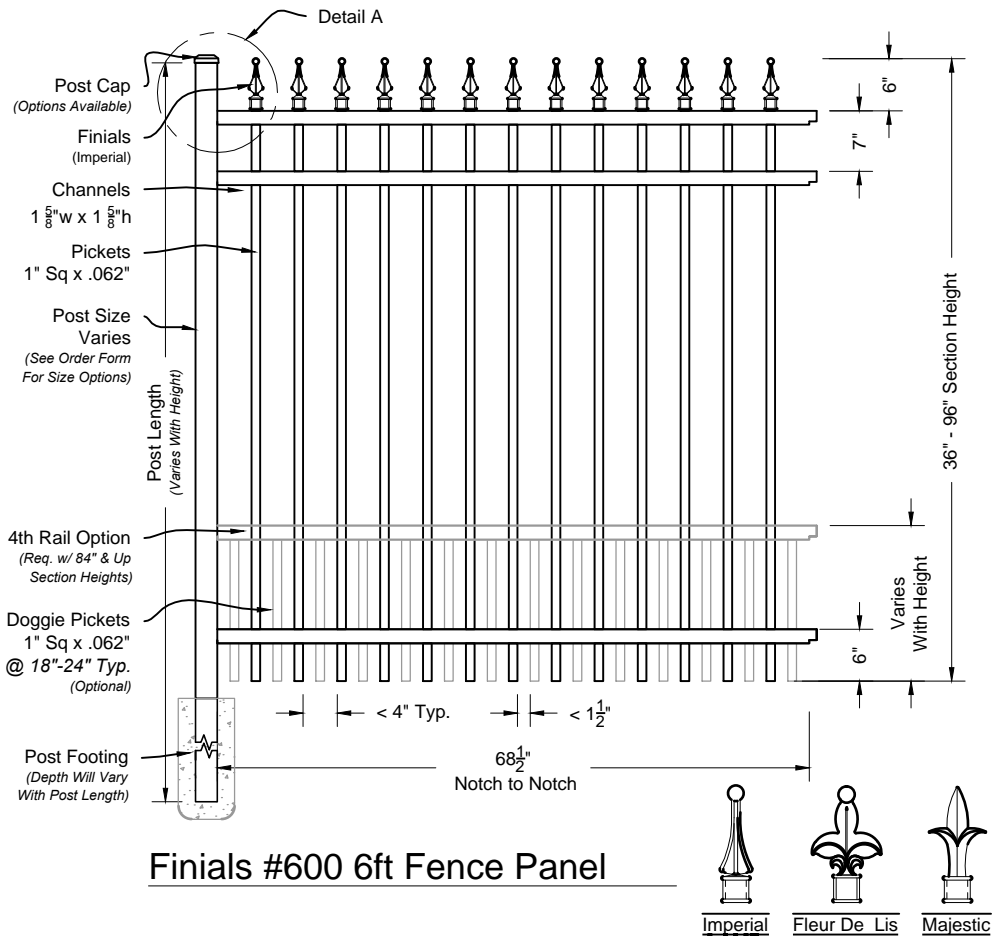

Finials #600 6ft Fence Panel