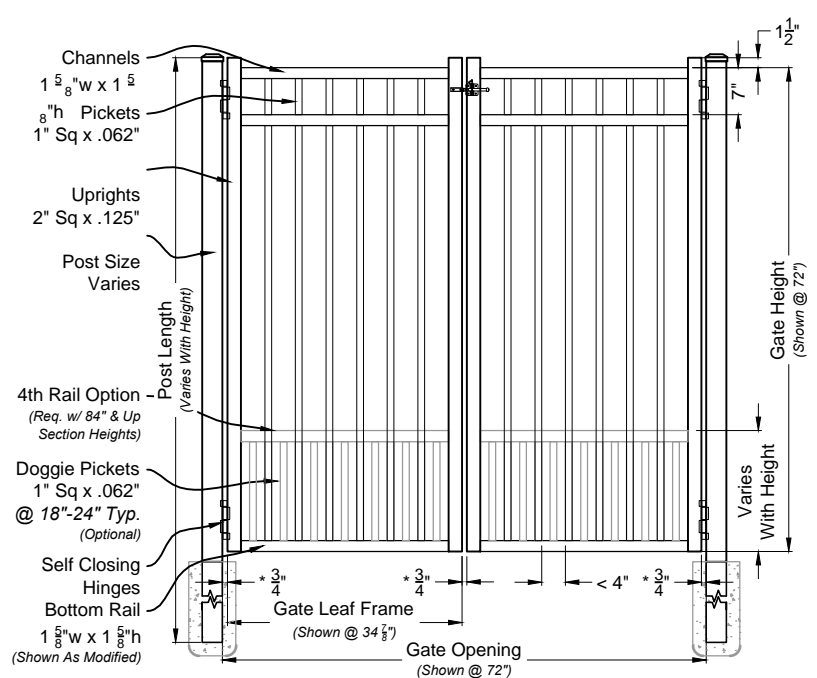

Ind 203 Series
 Fence & Gate
 Details

Long Islander #300 6ft Fence Panel

Matching Gate Options

Long Islander Single Walk Gate

Long Islander Double Walk Gate

Long Islander Fence & Gate
Industrial Series #300