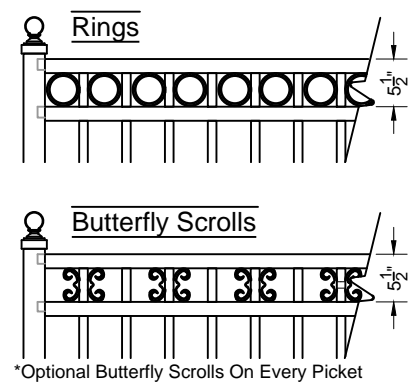

Long Islander #300 6ft Fence Panel