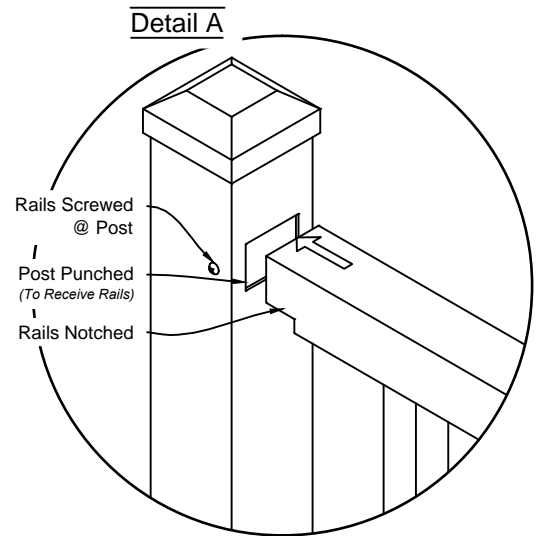

aluminum
fence gates railing
L.A Ornamental.com
3708 NW 82nd Street, Miami, FL 33145

DRAWING NOTES:
Don't Scale From Drawings.
Please See Our Fence & Gate Style Sheet For Other Options.
*Other Optional Gate Hardware Available, But May Change The Hinge And Latch Clearances.

Ind 600 Series
Fence & Gate
Details

Alamo #400 6ft Fence Panel

Rings
 Not Available

Butterfly Scrolls
 Not Available

Matching Gate Options

Alamo Single Walk Gate

Alamo Double Walk Gate

Alamo Fence & Gate
 Industrial Series #400