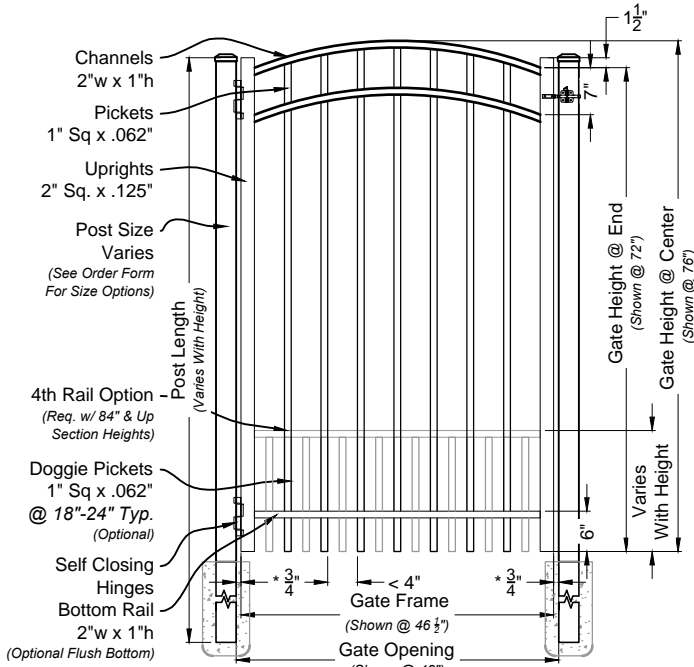

Ind 203 Series
 Fence & Gate
 Details

Long Islander #300 6ft Fence Panel

Matching Gate Options

Long Islander Single Walk Gate

Long Islander Double Walk Gate

Long Islander Fence & Gate
Industrial Series #300