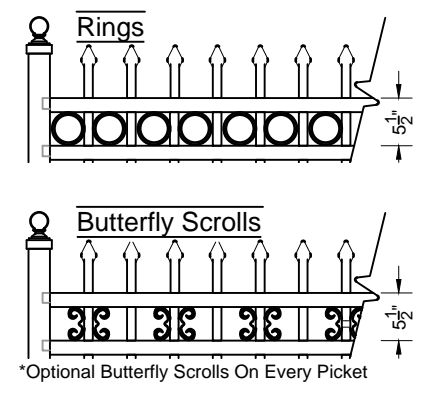

Maine #203 8ft Fence Panel