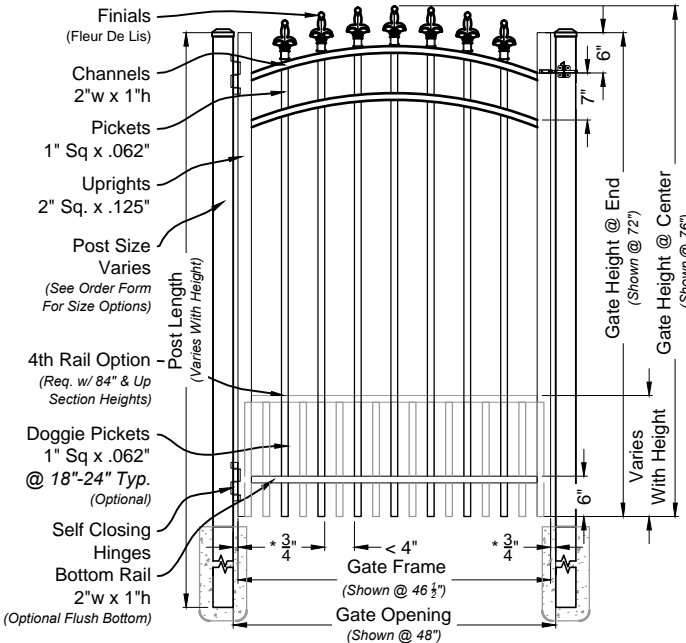

Matching Gate Options

Finials Single Walk Gate