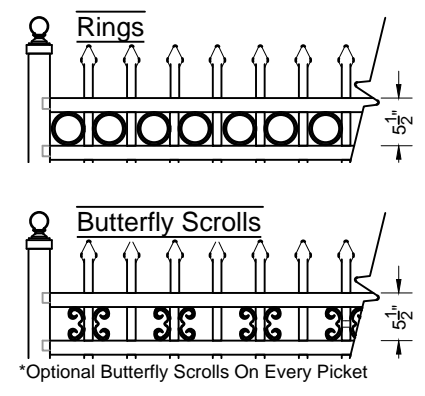

Maine #203 6ft Fence Panel