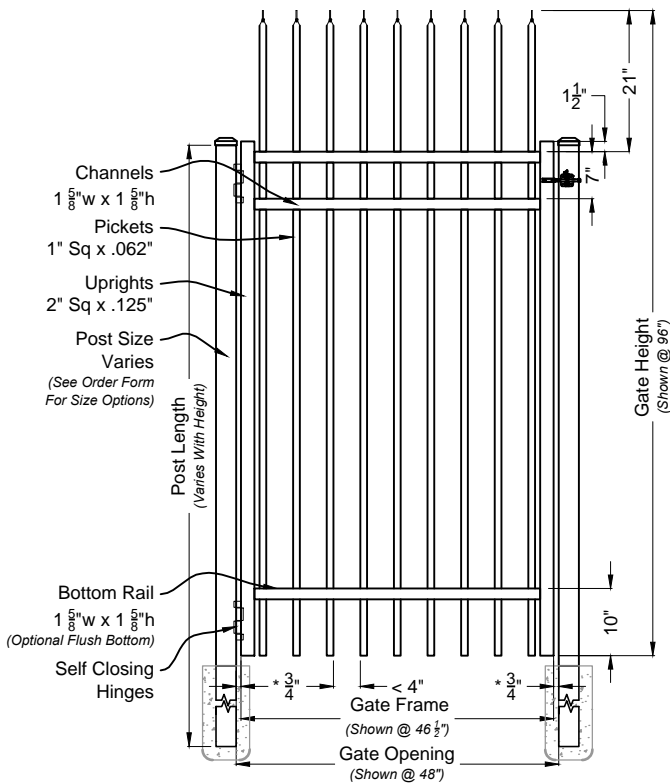

*Other Optional Gate Hardware Available, But
 May Change The Hinge And Latch Clearances.

Ind 400 Series
 Fence & Gate
 Details

Talon #700 (Security) 6ft Fence Panel

Optional Tamper Proof

#8 x 0.75" Screw

Matching Gate Options

Talon Single Walk Gate

Talon Double Walk Gate

Talon Fence & Gate
Industrial Series #700

Phone: 305.696.0419
Fax: 305.696.0461

aluminum
fence gates railing

L.A Ornamental.com
3708 NW 82nd Street, Miami, FL 33145