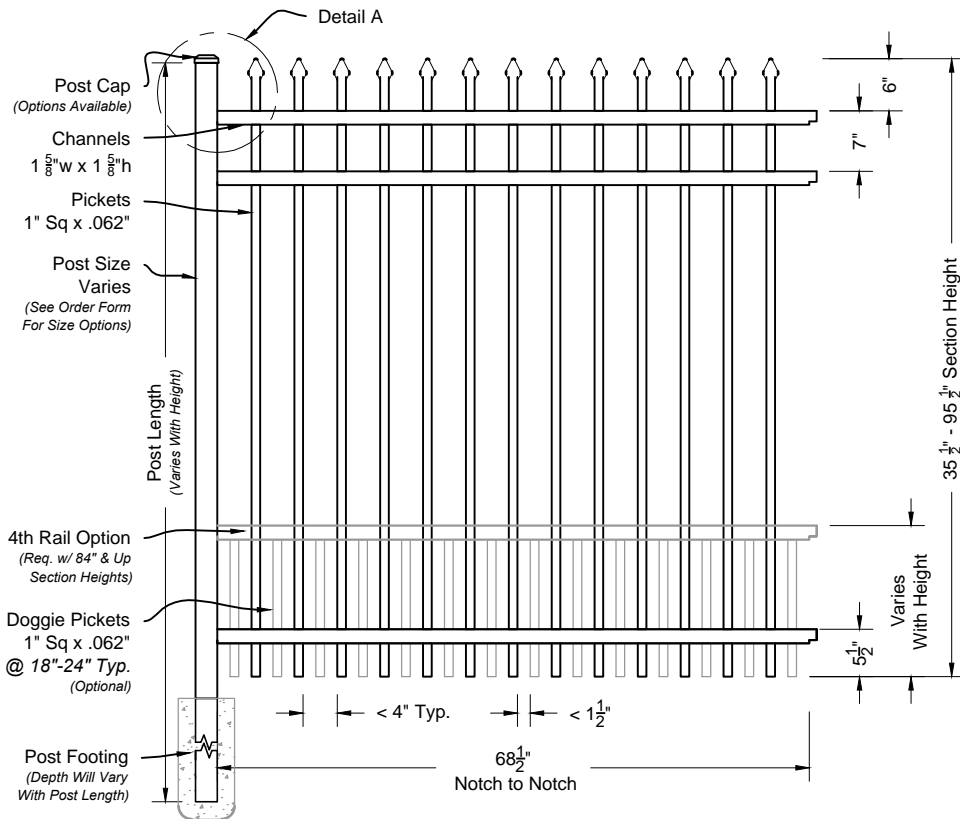

Maine #203 6ft Fence Panel