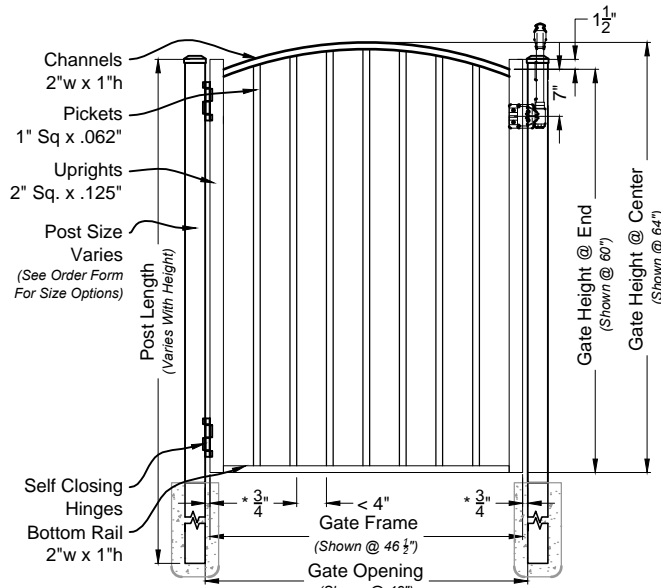

aluminum
fence gates railing
L.A Ornamental.com
3708 NW 82nd Street, Miami, FL 33145

DRAWING NOTES:
Don't Scale From Drawings.
Please See Our Fence & Gate Style Sheet For Other Options.
*Other Optional Gate Hardware Available, But May Change The Hinge And Latch Clearances.

Ind 600 Series
Fence & Gate
Details

Alamo #400 6ft Fence Panel

Rings
 Not Available

Butterfly Scrolls
 Not Available

Matching Gate Options

Alamo Single Walk Gate

Alamo Double Walk Gate

Alamo Fence & Gate
 Industrial Series #400

Phone: 305.696.0419
 Fax: 305.696.0461

aluminum
 fence gates railing

L.A Ornamental.com
 3708 NW 82nd Street, Miami, FL 33145

DRAWING NOTES:

Don't Scale From Drawings.
 Please See Our Fence & Gate Style Sheet For
 Other Options.