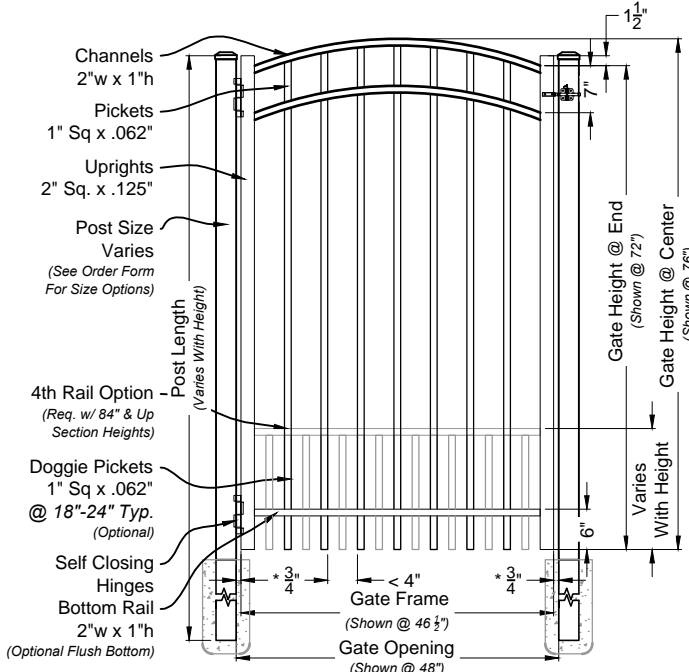

Matching Gate Options

Long Islander Fence & Gate Industrial Series #300

Phone: 305.696.0419
Fax: 305.696.0461

aluminum
fence gates railing

L.A Ornamental.com
3708 NW 82nd Street, Miami, FL 33145

DRAWING NOTES:

Don't Scale From Drawings.
Please See Our Fence & Gate Style Sheet For
Other Options.

*Other Optional Gate Hardware Available, But
May Change The Hinge And Latch Clearances.

Ind 300 Series
Fence & Gate
Details