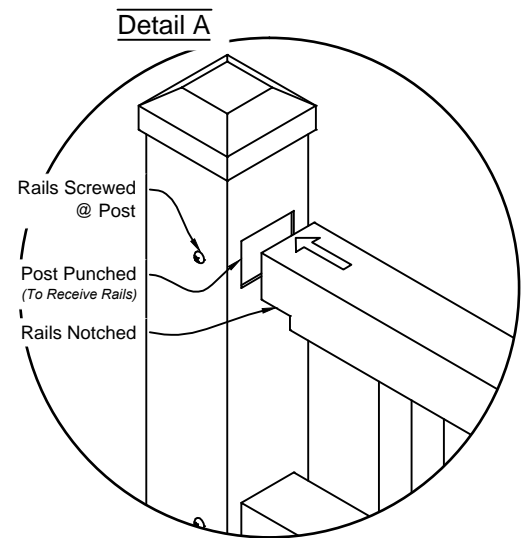

Long Islander #300 6ft Fence Panel