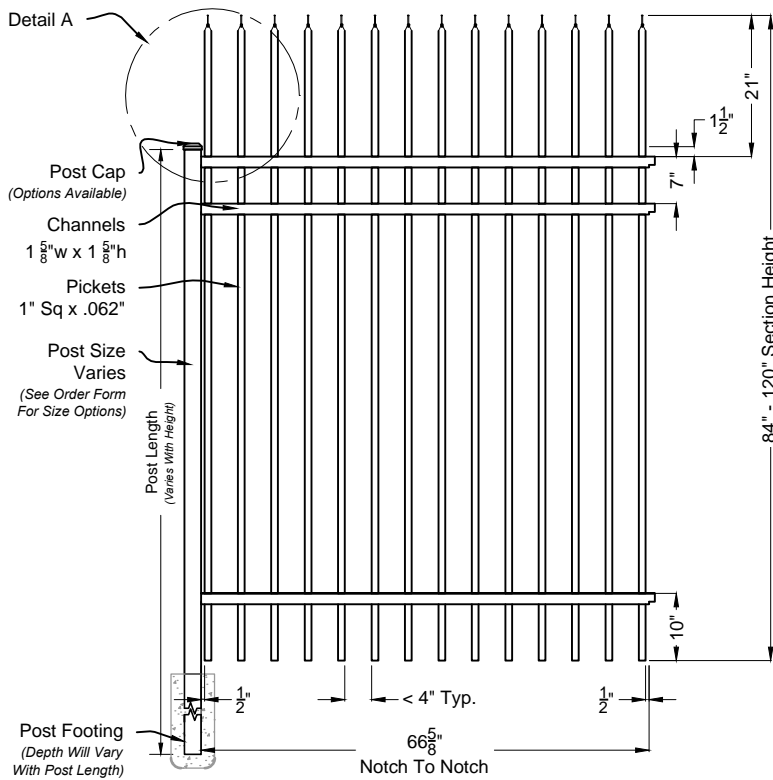

Ind 600 Series
Fence & Gate
Details

Alamo #400 6ft Fence Panel

Rings
 Not Available

Butterfly Scrolls
 Not Available

Matching Gate Options

Alamo Single Walk Gate

Alamo Double Walk Gate

Alamo Fence & Gate
 Industrial Series #400

Phone: 305.696.0419
 Fax: 305.696.0461

aluminum
 fence gates railing

L.A Ornamental.com
 3708 NW 82nd Street, Miami, FL 33145

DRAWING NOTES:

Don't Scale From Drawings.
 Please See Our Fence & Gate Style Sheet For
 Other Options.

*Other Optional Gate Hardware Available, But
 May Change The Hinge And Latch Clearances.

Ind 400 Series
 Fence & Gate
 Details

Talon #700 (Security) 6ft Fence Panel

Optional Tamper Proof

#8 x 0.75" Screw

Matching Gate Options