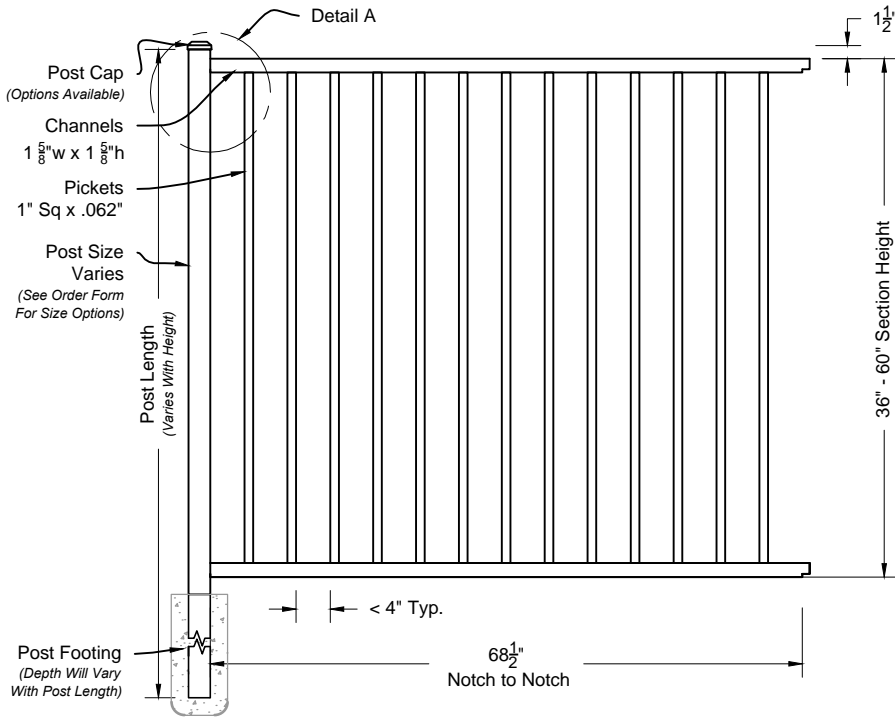

Alamo #400 6ft Fence Panel

Rings
Not Available

Butterfly Scrolls
Not Available