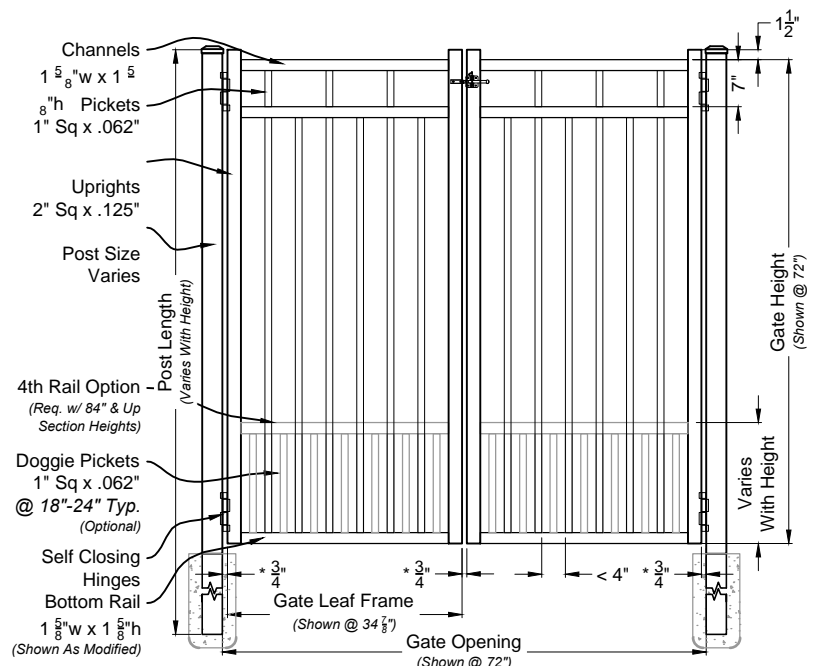

*Other Optional Gate Hardware Available, But May Change The Hinge And Latch Clearances.

Ind 303 Series
 Fence & Gate
 Details

Carolina #403 6ft Fence Panel

Matching Gate Options

Carolina Single Walk Gate

Carolina Double Walk Gate