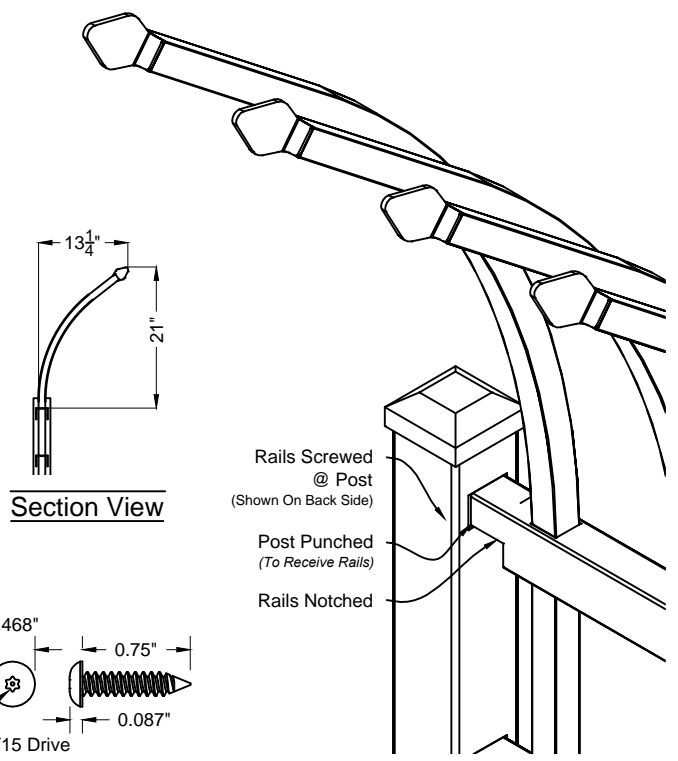

Ind 600 Series
Fence & Gate
Details

Alamo #400 6ft Fence Panel

Rings
 Not Available

Butterfly Scrolls
 Not Available

Matching Gate Options

Alamo Single Walk Gate

Alamo Double Walk Gate

Alamo Fence & Gate
 Industrial Series #400

Phone: 305.696.0419
 Fax: 305.696.0461

aluminum
 fence gates railing

L.A Ornamental.com
 3708 NW 82nd Street, Miami, FL 33145

DRAWING NOTES:

Don't Scale From Drawings.
 Please See Our Fence & Gate Style Sheet For
 Other Options.

*Other Optional Gate Hardware Available, But
 May Change The Hinge And Latch Clearances.

Ind 400 Series
 Fence & Gate
 Details

Talon #700 (Security) 6ft Fence Panel

Optional Tamper Proof

#8 x 0.75" Screw

Matching Gate Options