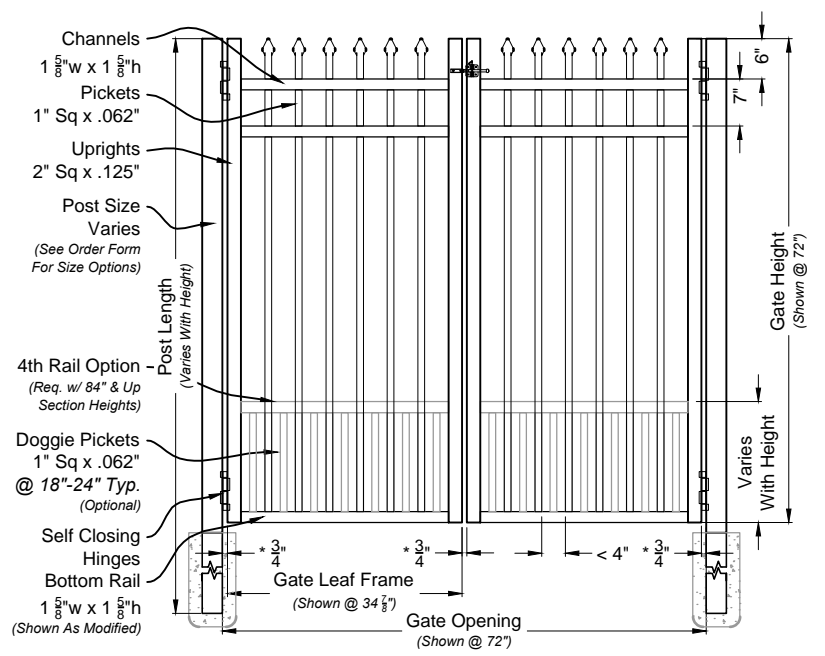

Ind 203 Series
Fence & Gate
Details

Maine #203 8ft Fence Panel

Matching Gate Options

Maine Single Walk Gate

Maine Double Walk Gate

Maine Fence & Gate
 Industrial Series #203

Phone: 305.696.0419
 Fax: 305.696.0461