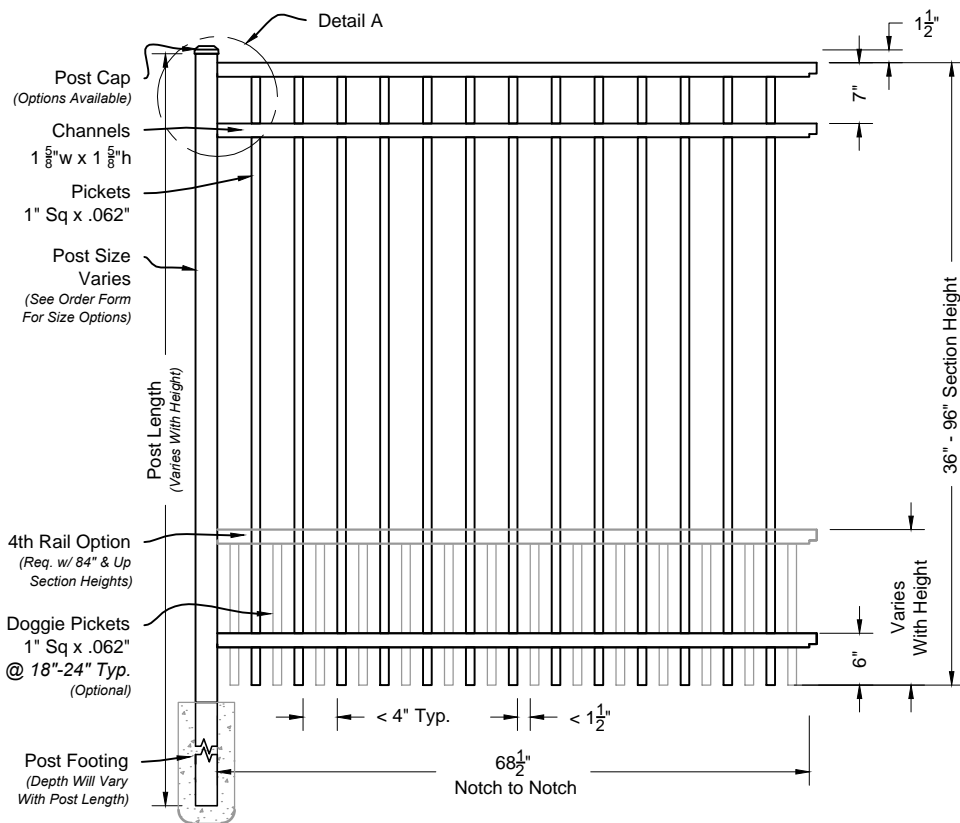

Long Islander #300 6ft Fence Panel