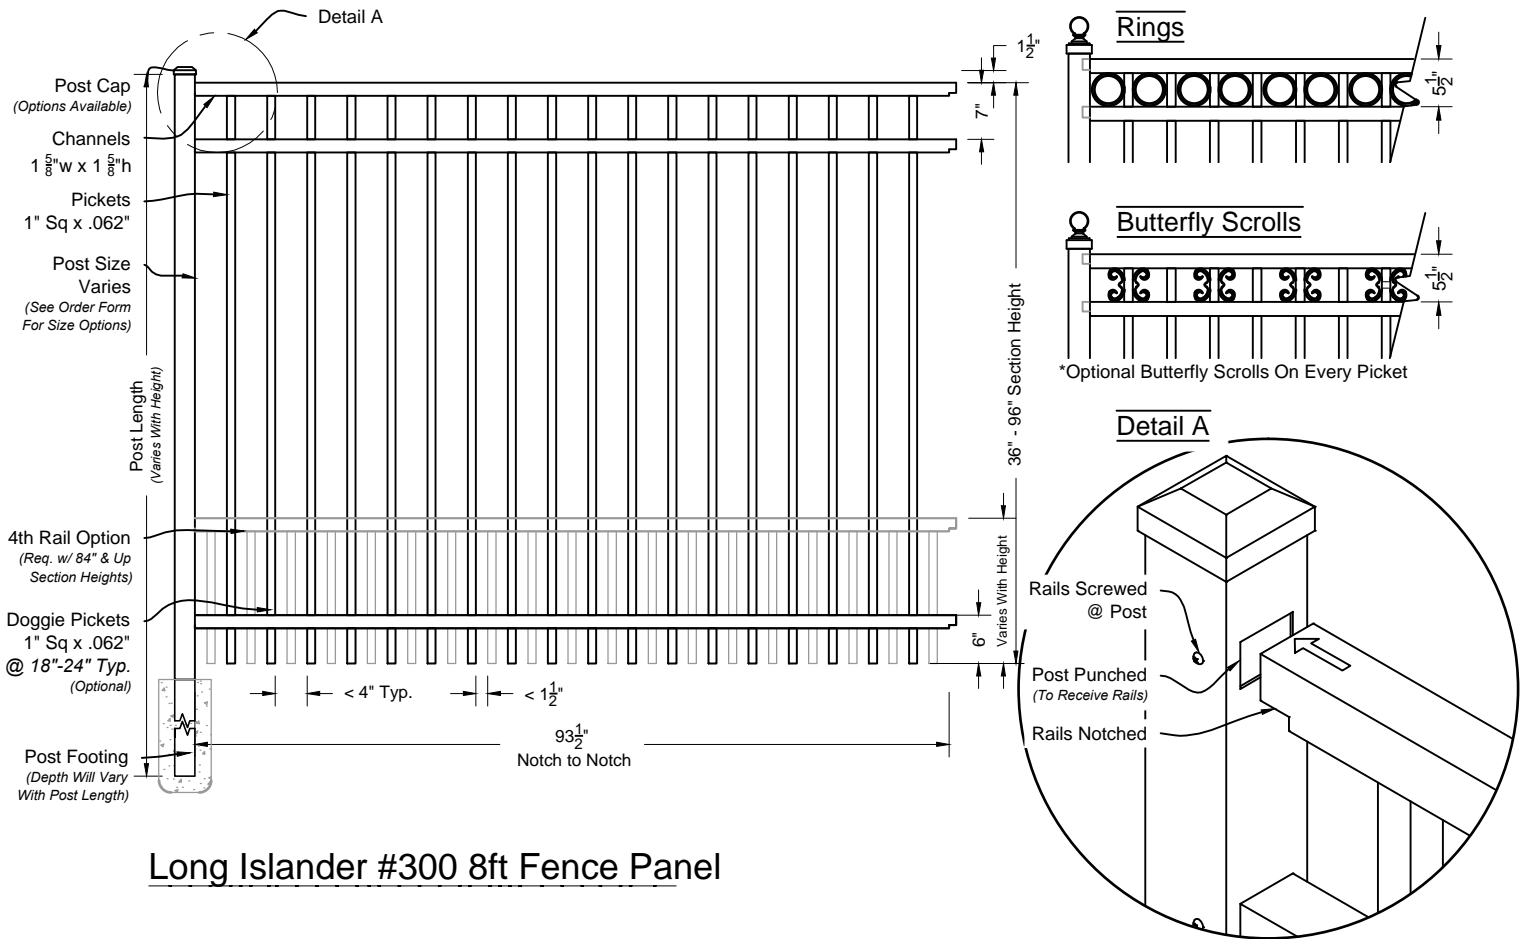

Matching Gate Options

Long Islander Fence & Gate Industrial Series #300

Phone: 305.696.0419
Fax: 305.696.0461

aluminum
fence gates railing

L.A Ornamental.com
3708 NW 82nd Street, Miami, FL 33145

DRAWING NOTES:

Don't Scale From Drawings.
Please See Our Fence & Gate Style Sheet For
Other Options.

*Other Optional Gate Hardware Available, But
May Change The Hinge And Latch Clearances.

Ind 300 Series
Fence & Gate
Details