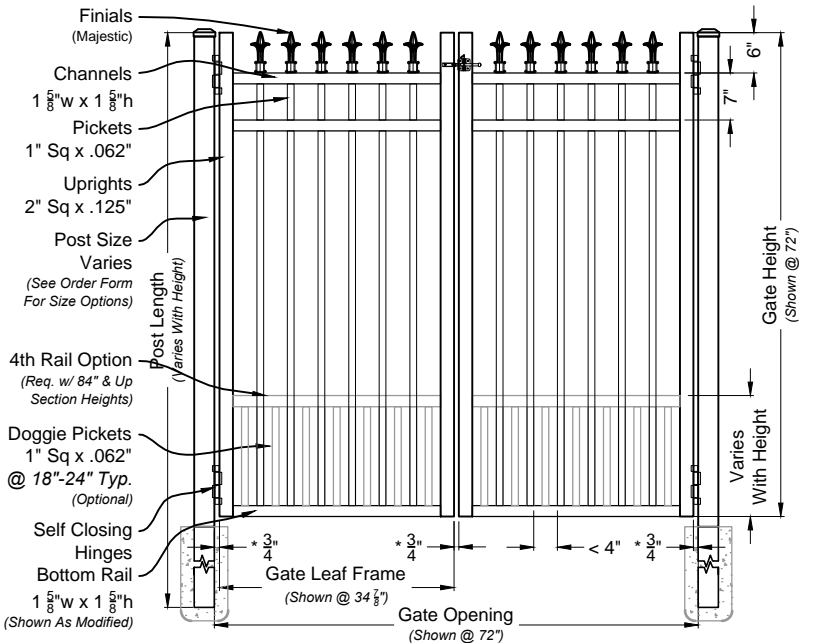

*Other Optional Gate Hardware Available, But May Change The Hinge And Latch Clearances.

Ind 303 Series
 Fence & Gate
 Details

Carolina #403 6ft Fence Panel

Matching Gate Options

Carolina Single Walk Gate

Carolina Double Walk Gate

Ind 403 Series
Fence & Gate
Details

Finials #600 6ft Fence Panel

Matching Gate Options

Finials Single Walk Gate

Finials Double Walk Gate

Finials Fence & Gate Industrial Series #600

Phone: 305.696.0419
Fax: 305.696.0461

aluminum
fence gates railing
L.A Ornamental.com
3708 NW 82nd Street, Miami, FL 33145

DRAWING NOTES:
Don't Scale From Drawings.
Please See Our Fence & Gate Style Sheet For Other Options.
*Other Optional Gate Hardware Available, But May Change The Hinge And Latch Clearances.