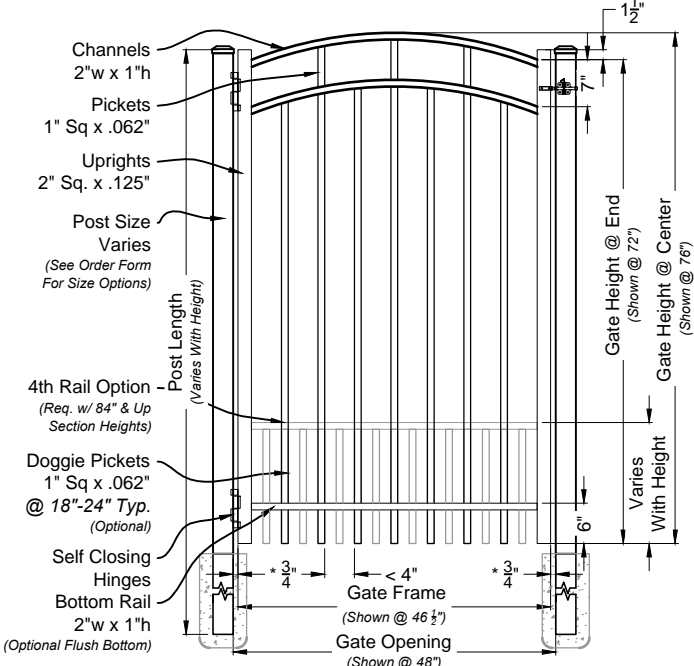

*Other Optional Gate Hardware Available, But May Change The Hinge And Latch Clearances.

Ind 303 Series
 Fence & Gate
 Details

Carolina #403 6ft Fence Panel

Matching Gate Options

Carolina Single Walk Gate

Carolina Double Walk Gate