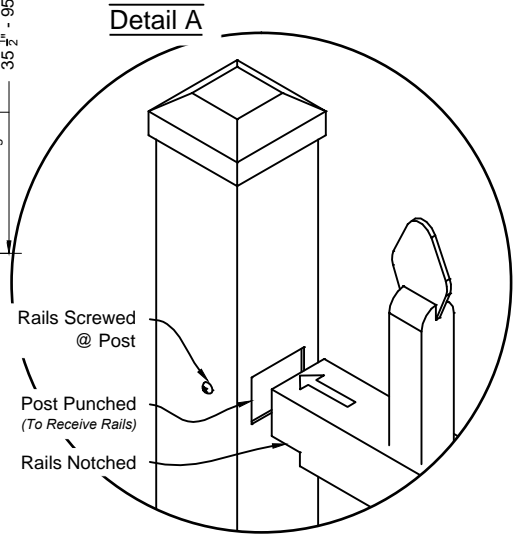

Maine #203 8ft Fence Panel