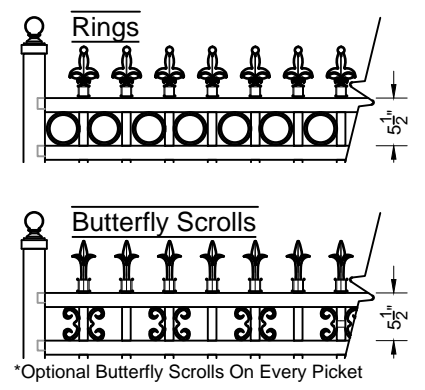

Finials #600 6ft Fence Panel