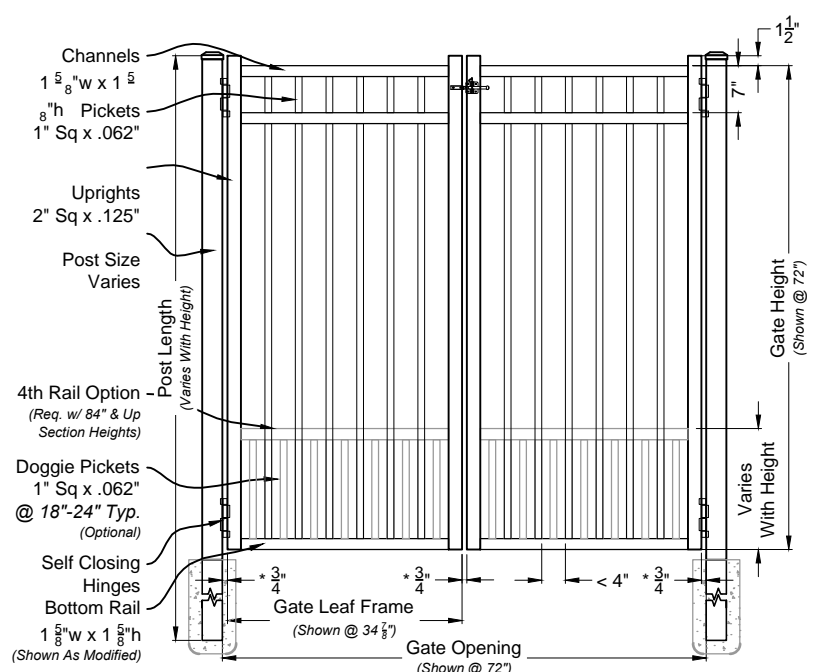

Matching Gate Options

Long Islander Fence & Gate Industrial Series #300

Phone: 305.696.0419
Fax: 305.696.0461

aluminum
fence gates railing

L.A Ornamental.com
3708 NW 82nd Street, Miami, FL 33145

DRAWING NOTES:

Don't Scale From Drawings.
Please See Our Fence & Gate Style Sheet For
Other Options.

*Other Optional Gate Hardware Available, But
May Change The Hinge And Latch Clearances.

Ind 300 Series
Fence & Gate
Details