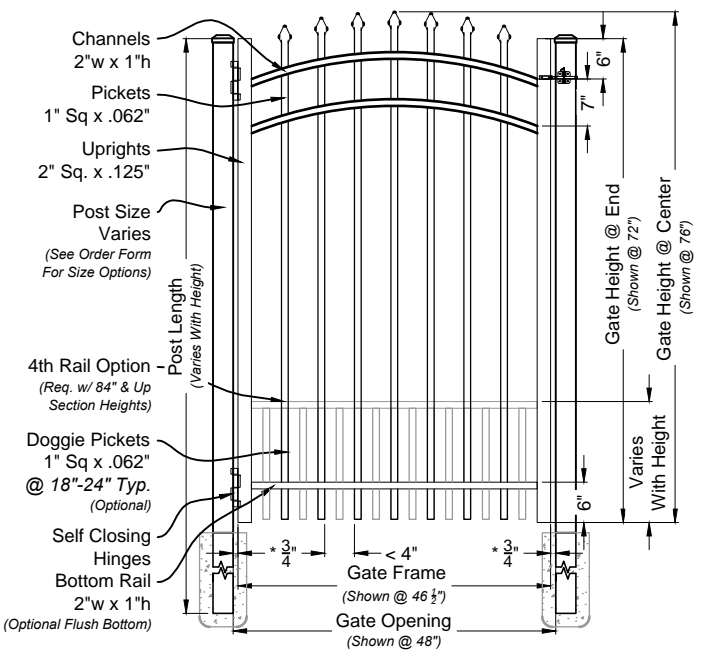

Matching Gate Options

Maine Single Walk Gate