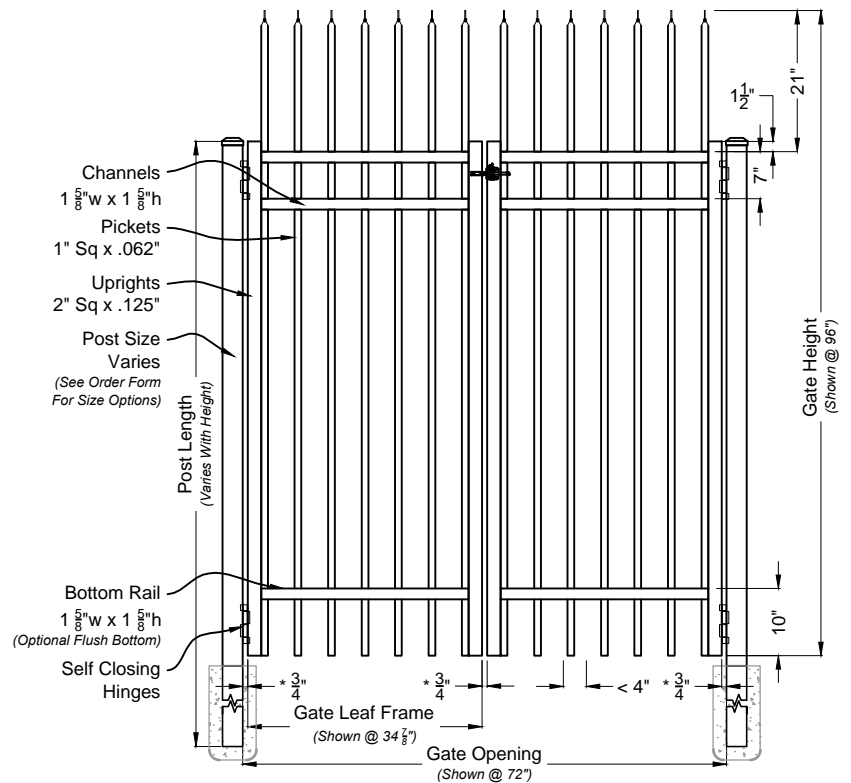

*Other Optional Gate Hardware Available, But
 May Change The Hinge And Latch Clearances.

Ind 400 Series
 Fence & Gate
 Details

Talon #700 (Security) 6ft Fence Panel

Optional Tamper Proof

#8 x 0.75" Screw

Matching Gate Options

Talon Single Walk Gate

Talon Double Walk Gate

Talon Fence & Gate
Industrial Series #700

Phone: 305.696.0419
Fax: 305.696.0461

aluminum
fence gates railing

L.A Ornamental.com
3708 NW 82nd Street, Miami, FL 33145