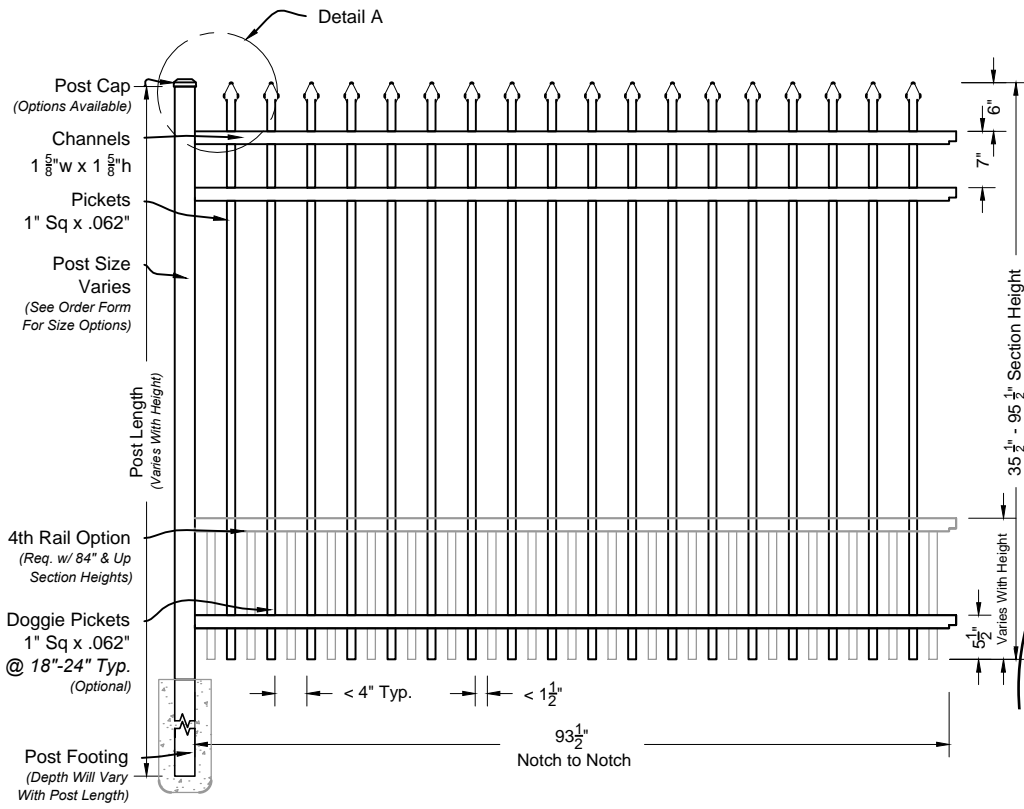

Maine #203 8ft Fence Panel