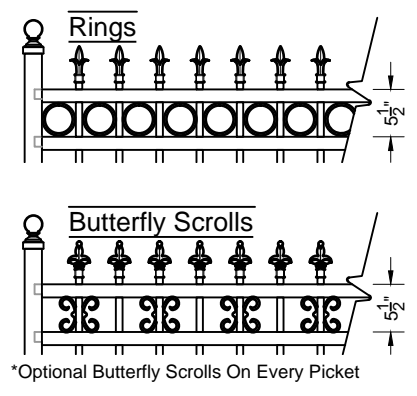

Finials #600 6ft Fence Panel