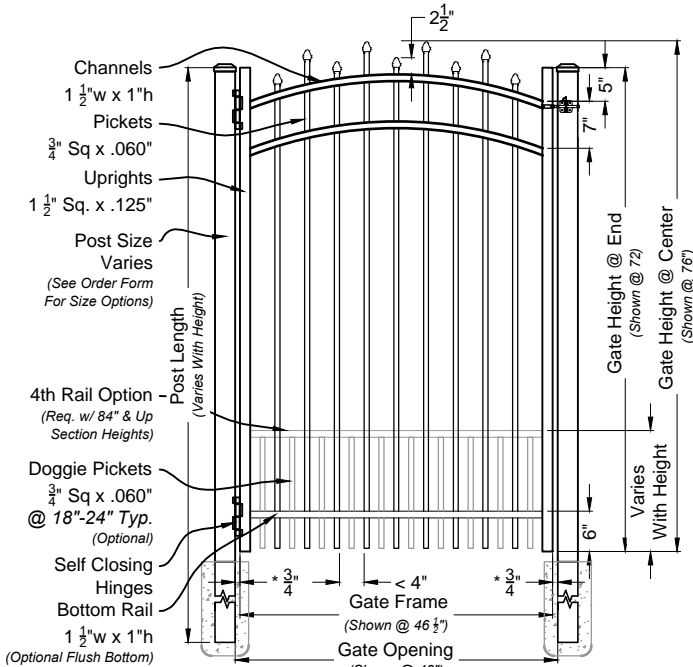

**Californian #200 6ft Fence Panel**  
Shown As Commerical Series Scale: NTS

**Matching Gate Options**

**Californian Single Walk Gate**

**Californian Double Walk Gate**

**DRAWING NOTES:**

Don't Scale From Drawings.  
Please See Our Fence & Gate Style Sheet For Other Options.