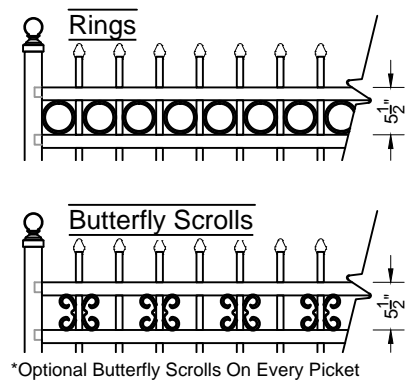

Maine #203 6ft Fence Panel
Shown As Commercial Series Scale: NTS