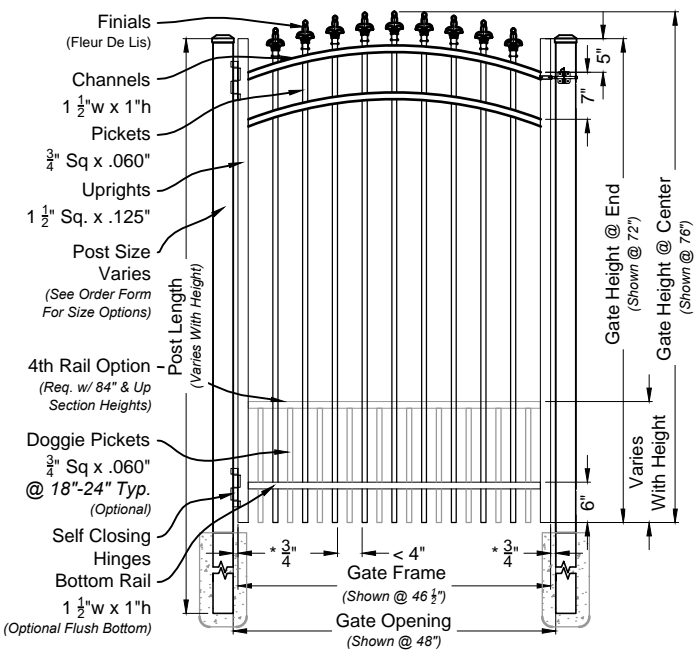

Matching Gate Options

Finials Single Walk Gate