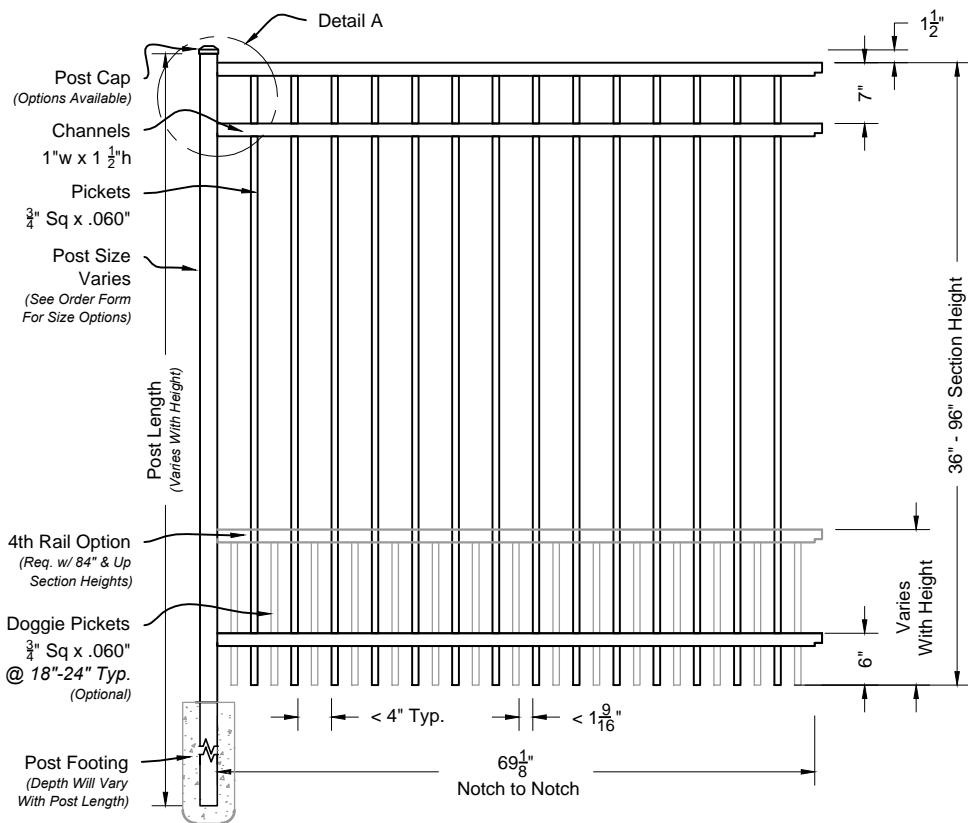

Long Islander #300 6ft Fence Panel
Shown As Commercial Series Scale: NTS

*Optional Butterfly Scrolls On Every Picket