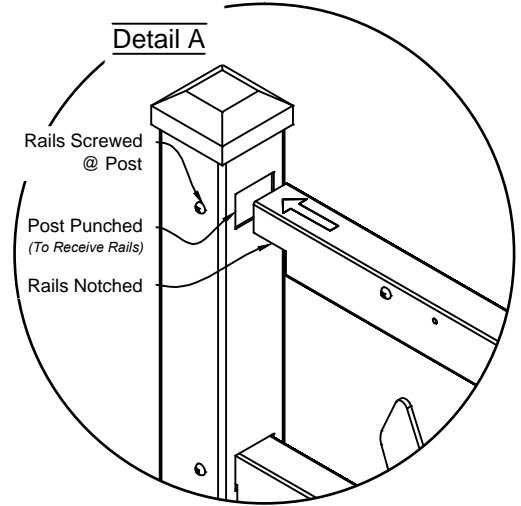

Matching Gate Options

Floridaian Fence & Gate
Commercial Series #303

Phone: 305.696.0419
Fax: 305.696.0461

aluminum
fence gates railing

L.A Ornamental.com
3708 NW 82nd Street, Miami, FL 33145

DRAWING NOTES:

Don't Scale From Drawings.
Please See Our Fence & Gate Style Sheet For Other Options.

*Other Optional Gate Hardware Available, But May Change The Hinge And Latch Clearances.

Com 303 Series
Fence & Gate
Details