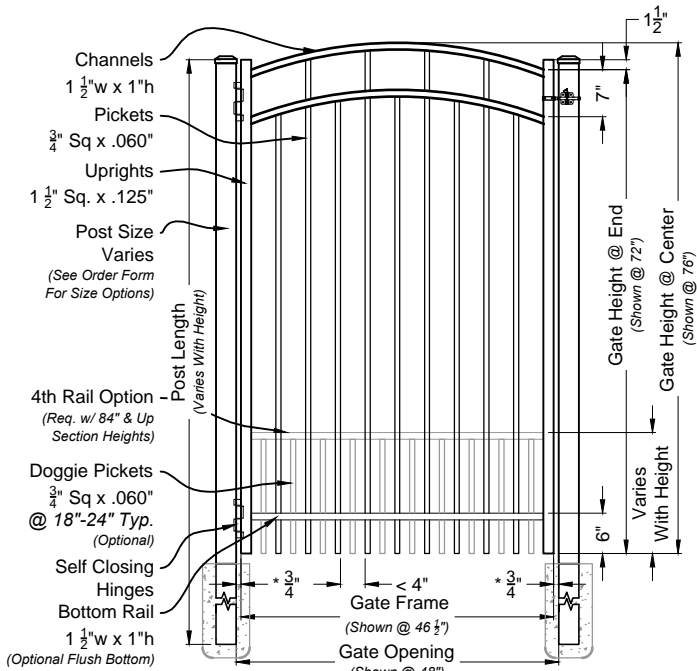

**DRAWING NOTES:**

Don't Scale From Drawings.  
Please See Our Fence & Gate Style Sheet For Other Options.

\*Other Optional Gate Hardware Available, But May Change The Hinge And Latch Clearances.

Com 303 Series  
Fence & Gate  
Details

**Carolina #403 6ft Fence Panel**

**Matching Gate Options**

**Carolina Single Walk Gate**

**Carolina Double Walk Gate**

**Carolina Fence & Gate**  
Commercial Series #403

Phone: 305.696.0419  
Fax: 305.696.0461