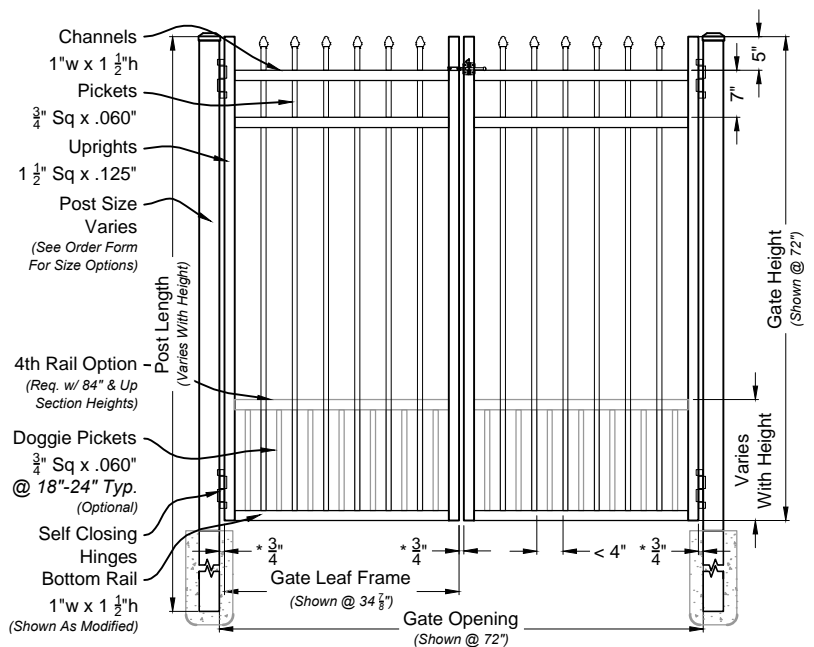

**Californian #200 6ft Fence Panel**  
Shown As Commerical Series Scale: NTS

**Matching Gate Options**

**Californian Single Walk Gate**

**Californian Double Walk Gate**

**DRAWING NOTES:**

Don't Scale From Drawings.  
Please See Our Fence & Gate Style Sheet For Other Options.

\*Other Optional Gate Hardware Available, But May Change The Hinge And Latch Clearances.

**Maine #203 6ft Fence Panel**  
 Shown As Commercial Series Scale: NTS

**Matching Gate Options**

**Maine Single Walk Gate**