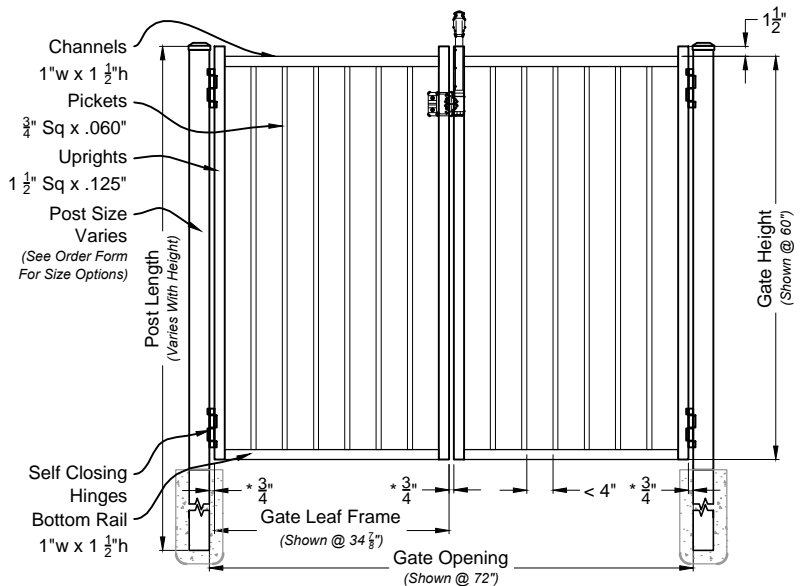

Phone: 305.696.0419  
Fax: 305.696.0461

aluminum  
fence gates railing

L.A Ornamental.com  
3708 NW 82nd Street, Miami, FL 33145

**DRAWING NOTES:**  
Don't Scale From Drawings.  
Please See Our Fence & Gate Style Sheet For Other Options.

\*Other Optional Gate Hardware Available, But May Change The Hinge And Latch Clearances.

Com 600 Series  
Fence & Gate  
Details

**Alamo #400 6ft Fence Panel**

Rings

**Not Available**

Butterfly Scrolls

**Not Available**

**Matching Gate Options**

**Alamo Single Walk Gate**

**Alamo Double Walk Gate**

**Alamo Fence & Gate**  
Commercial Series #400

Phone: 305.696.0419  
Fax: 305.696.0461

aluminum  
fence gates railing

L.A Ornamental.com  
3708 NW 82nd Street, Miami, FL 33145

**DRAWING NOTES:**

Don't Scale From Drawings.  
Please See Our Fence & Gate Style Sheet For  
Other Options.

\*Other Optional Gate Hardware Available, But  
May Change The Hinge And Latch Clearances.

Com 400 Series  
Fence & Gate  
Details  
Pool Code