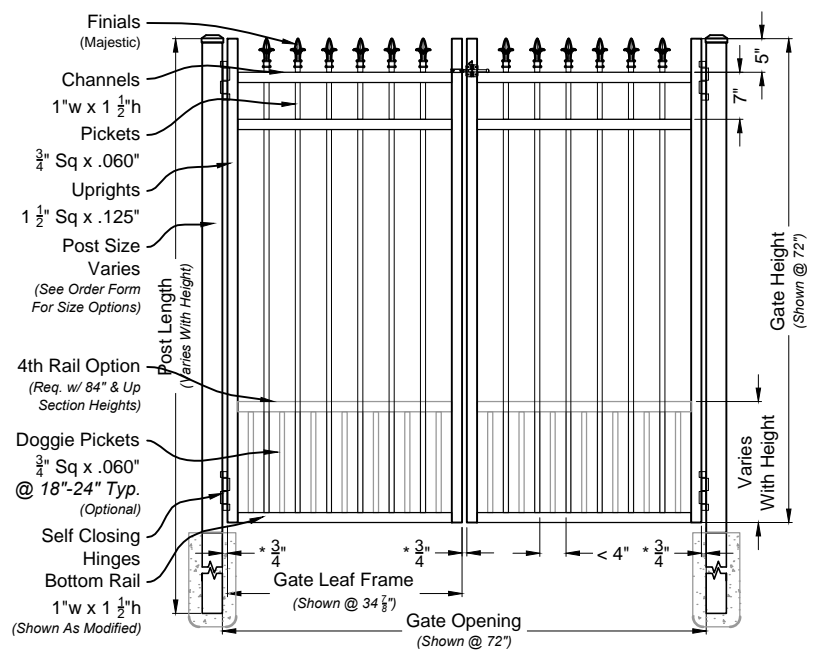

aluminum  
fence gates railing

L.A Ornamental.com  
3708 NW 82nd Street, Miami, FL 33145

**DRAWING NOTES:**

Don't Scale From Drawings.  
Please See Our Fence & Gate Style Sheet For Other Options.

\*Other Optional Gate Hardware Available, But May Change The Hinge And Latch Clearances.

Com 403 Series  
Fence & Gate  
Details

**Finials #600 6ft Fence Panel**

**Matching Gate Options**

**Finials Single Walk Gate**

**Finials Double Walk Gate**

**Finials Fence & Gate**  
Commercial Series #600

Phone: 305.696.0419  
Fax: 305.696.0461

aluminum  
fence gates railing

L.A Ornamental.com  
3708 NW 82nd Street, Miami, FL 33145

**DRAWING NOTES:**  
Don't Scale From Drawings.  
Please See Our Fence & Gate Style Sheet For Other Options.