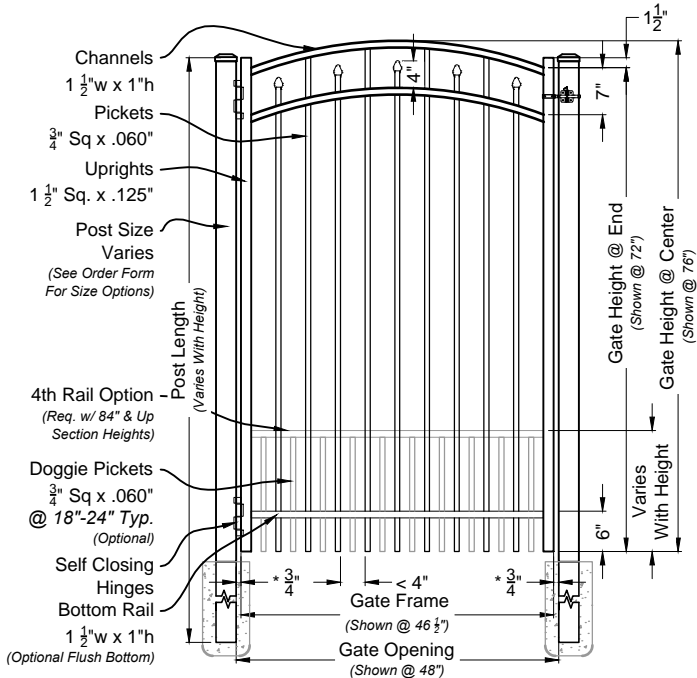

Matching Gate Options

Floridaian Single Walk Gate
#3033 Arched Rail Option Scale: NTS