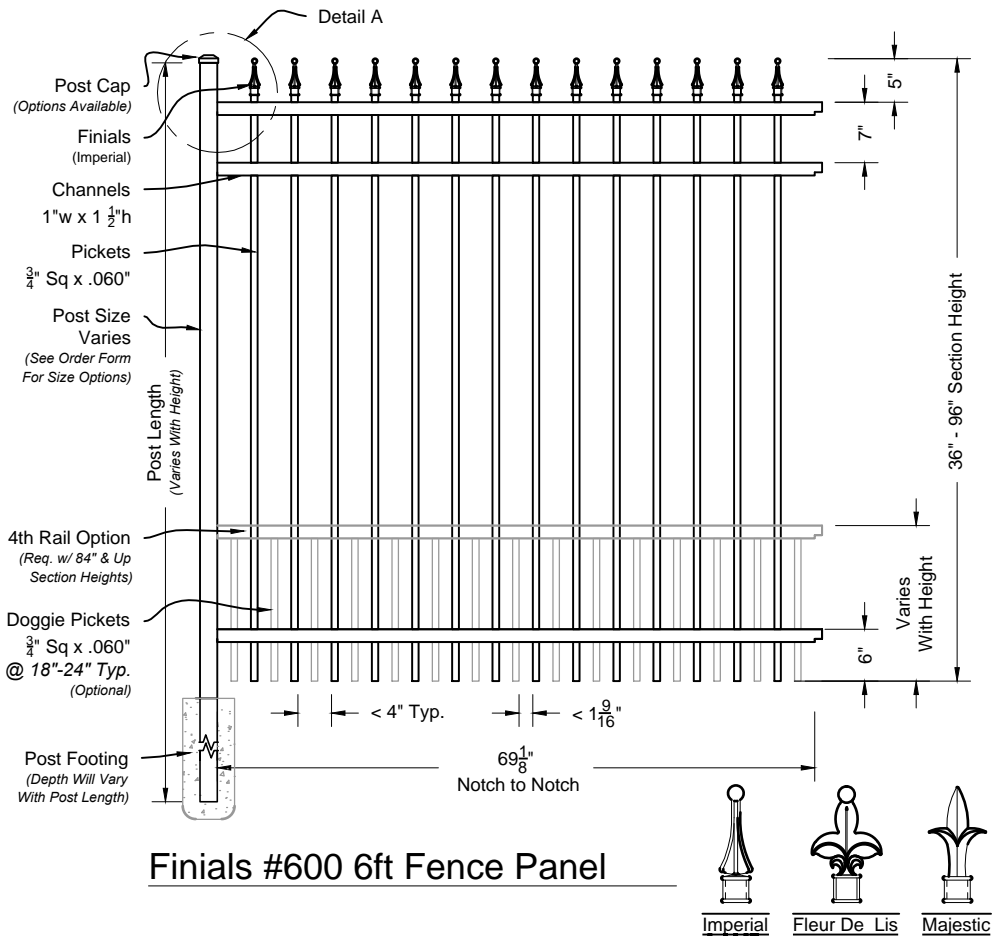

Finials #600 6ft Fence Panel