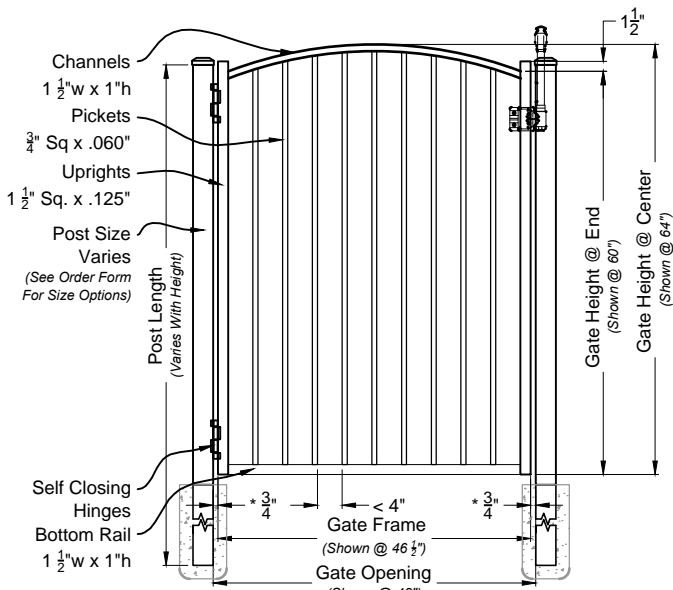

Phone: 305.696.0419  
Fax: 305.696.0461

aluminum  
fence gates railing

L.A Ornamental.com  
3708 NW 82nd Street, Miami, FL 33145

**DRAWING NOTES:**  
Don't Scale From Drawings.  
Please See Our Fence & Gate Style Sheet For Other Options.

\*Other Optional Gate Hardware Available, But May Change The Hinge And Latch Clearances.

Com 600 Series  
Fence & Gate  
Details

**Alamo #400 6ft Fence Panel**

Rings

**Not Available**

Butterfly Scrolls

**Not Available**

**Matching Gate Options**

**Alamo Single Walk Gate**

**Alamo Double Walk Gate**

**Alamo Fence & Gate**  
Commercial Series #400

Phone: 305.696.0419  
Fax: 305.696.0461

aluminum  
fence gates railing

L.A Ornamental.com  
3708 NW 82nd Street, Miami, FL 33145