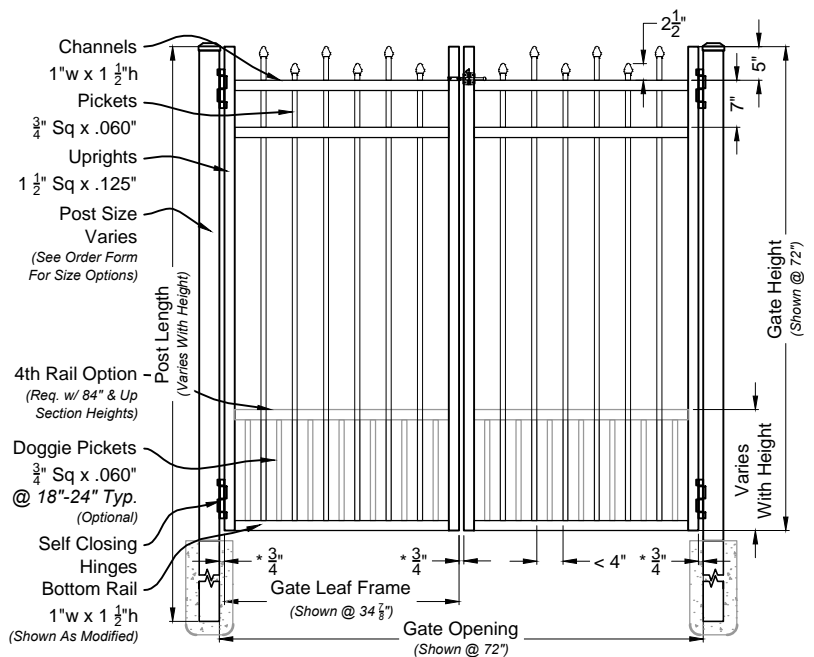

**Californian #200 6ft Fence Panel**  
Shown As Commerical Series Scale: NTS

**Matching Gate Options**

**Californian Single Walk Gate**

**Californian Double Walk Gate**

**DRAWING NOTES:**

Don't Scale From Drawings.  
Please See Our Fence & Gate Style Sheet For Other Options.