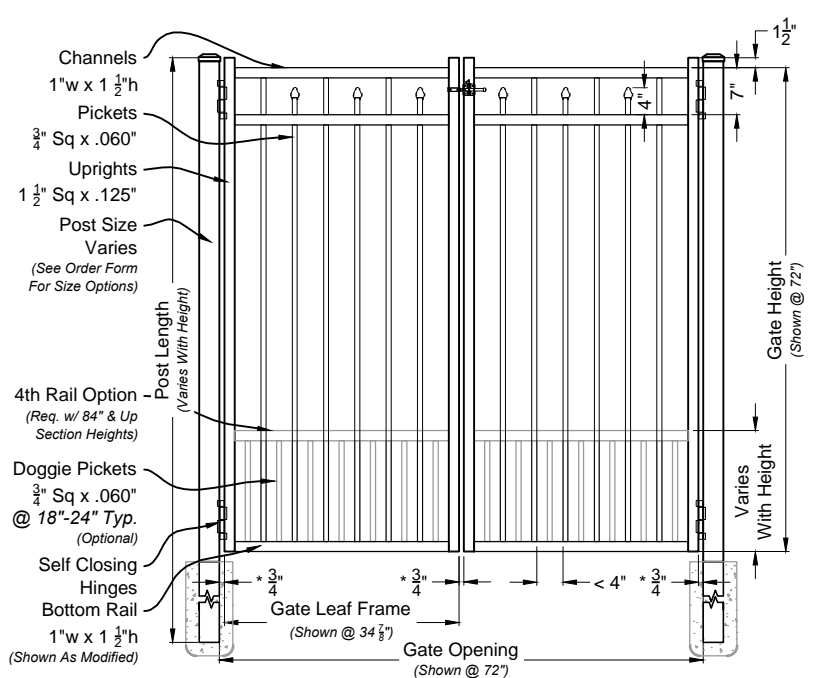

Com 300 Series  
Fence Section  
Details

**Floridaian #303 6ft Fence Panel**  
Shown As Commercial Series Scale: NTS

**Matching Gate Options**

**Floridaian Single Walk Gate**  
#3033 Arched Rail Option Scale: NTS