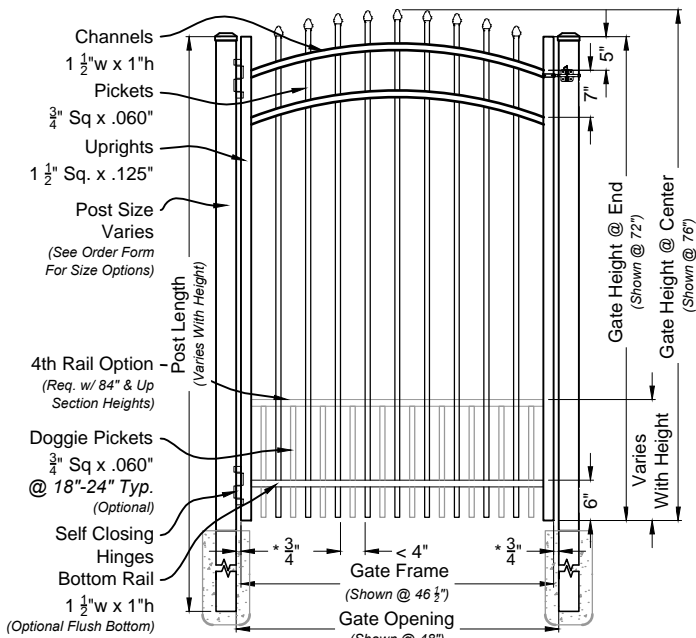

Matching Gate Options

Maine Single Walk Gate