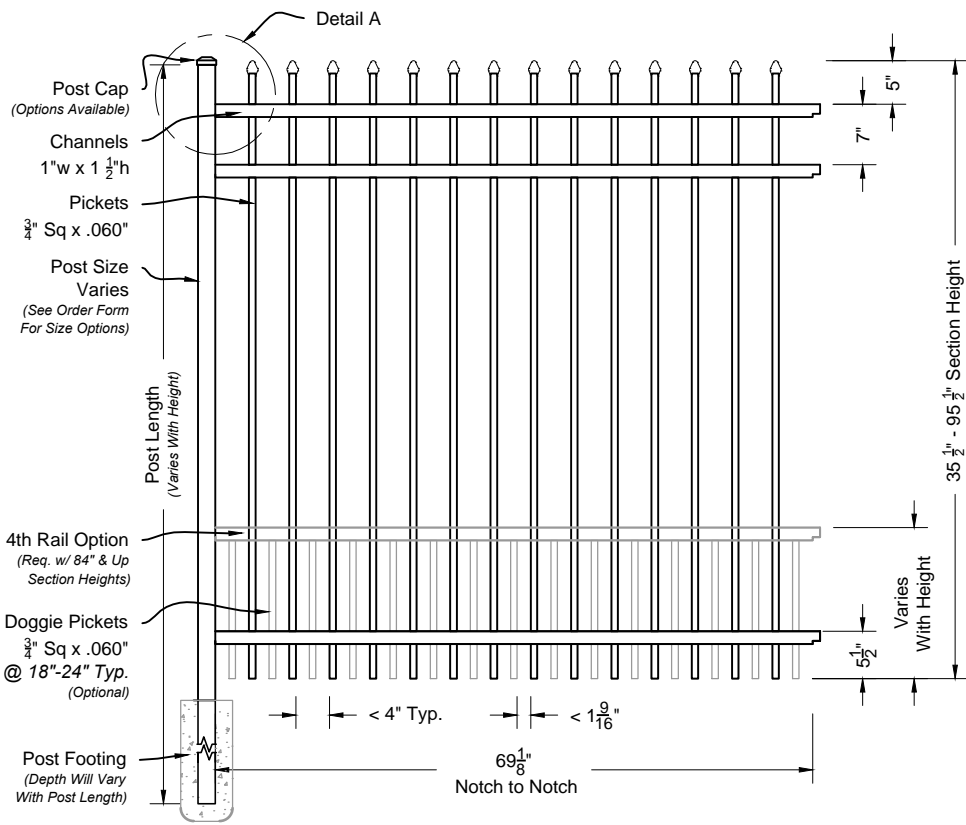

Maine #203 6ft Fence Panel
Shown As Commercial Series Scale: NTS