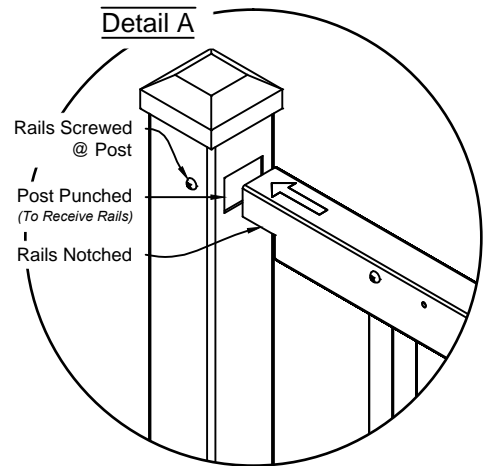

\*Other Optional Gate Hardware Available, But May Change The Hinge And Latch Clearances.

Com 600 Series  
Fence & Gate  
Details

**Alamo #400 6ft Fence Panel**

Rings

**Not Available**

Butterfly Scrolls

**Not Available**