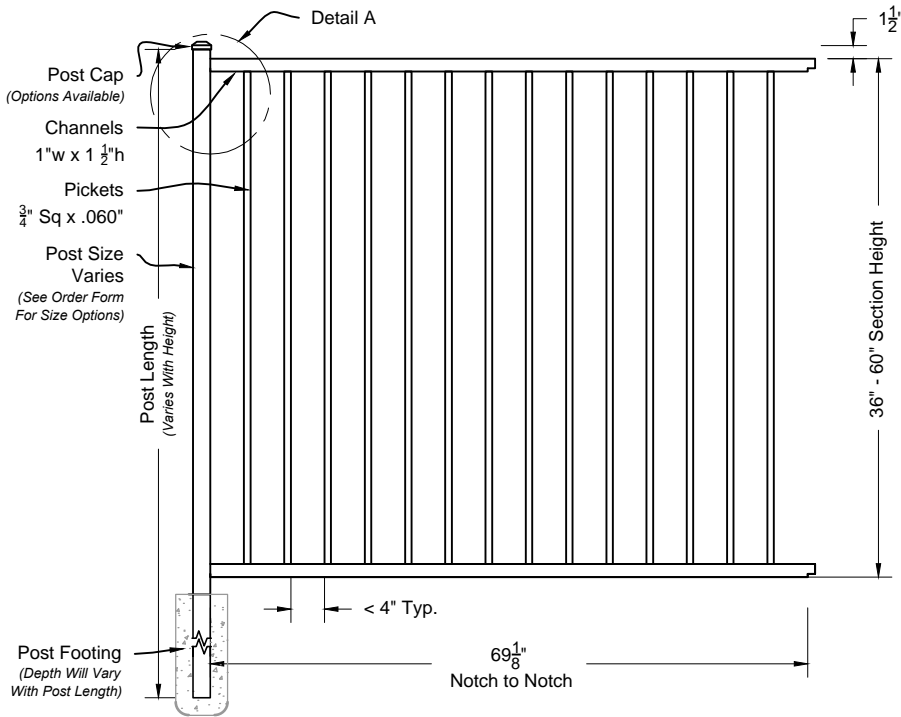

Alamo #400 6ft Fence Panel

Rings

Not Available

Butterfly Scrolls

Not Available